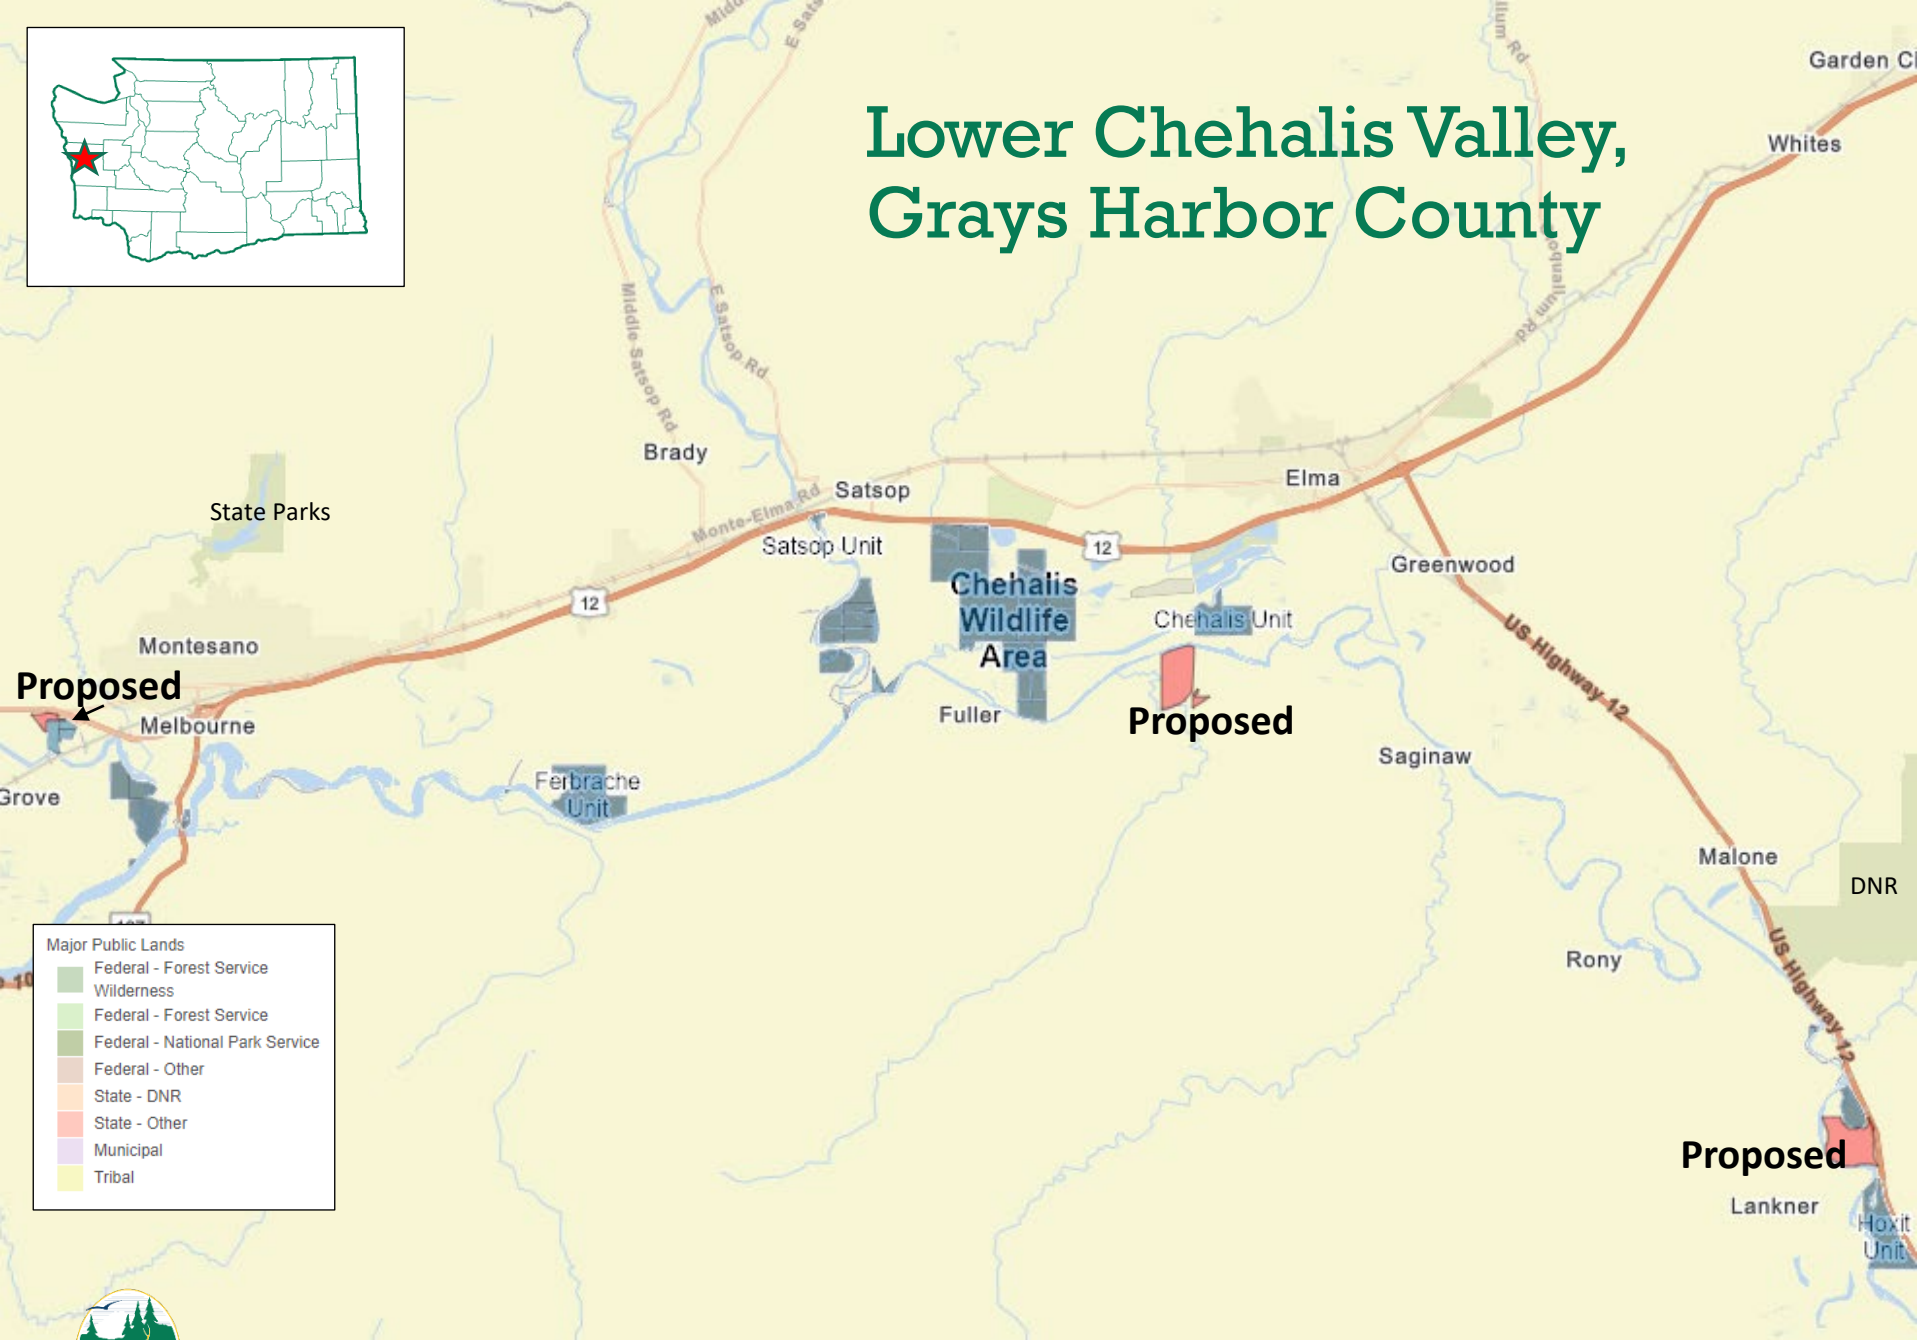

Lower Chehalis Valley, Grays Harbor County

- Major Public Lands
- Federal - Forest Service Wilderness
 - Federal - Forest Service
 - Federal - National Park Service
 - Federal - Other
 - State - DNR
 - State - Other
 - Municipal
 - Tribal

Lower Chehalis Valley, Grays Harbor County

- This proposed acquisition project would acquire three different properties, all within different units of the Chehalis Wildlife Area in Grays Harbor County. The total estimated acres is 185.

Lower Chehalis Valley, Grays Harbor County

- The primary goal of this project is to preserve and protect aquatic habitats (wetlands and riverine) and their associated species along the lower Chehalis Valley.
- It will also expand opportunity for outreach and research and provide easier access to an isolated parcel.
- Recreational opportunities include waterfowl hunting, fishing, boating and watchable wildlife.