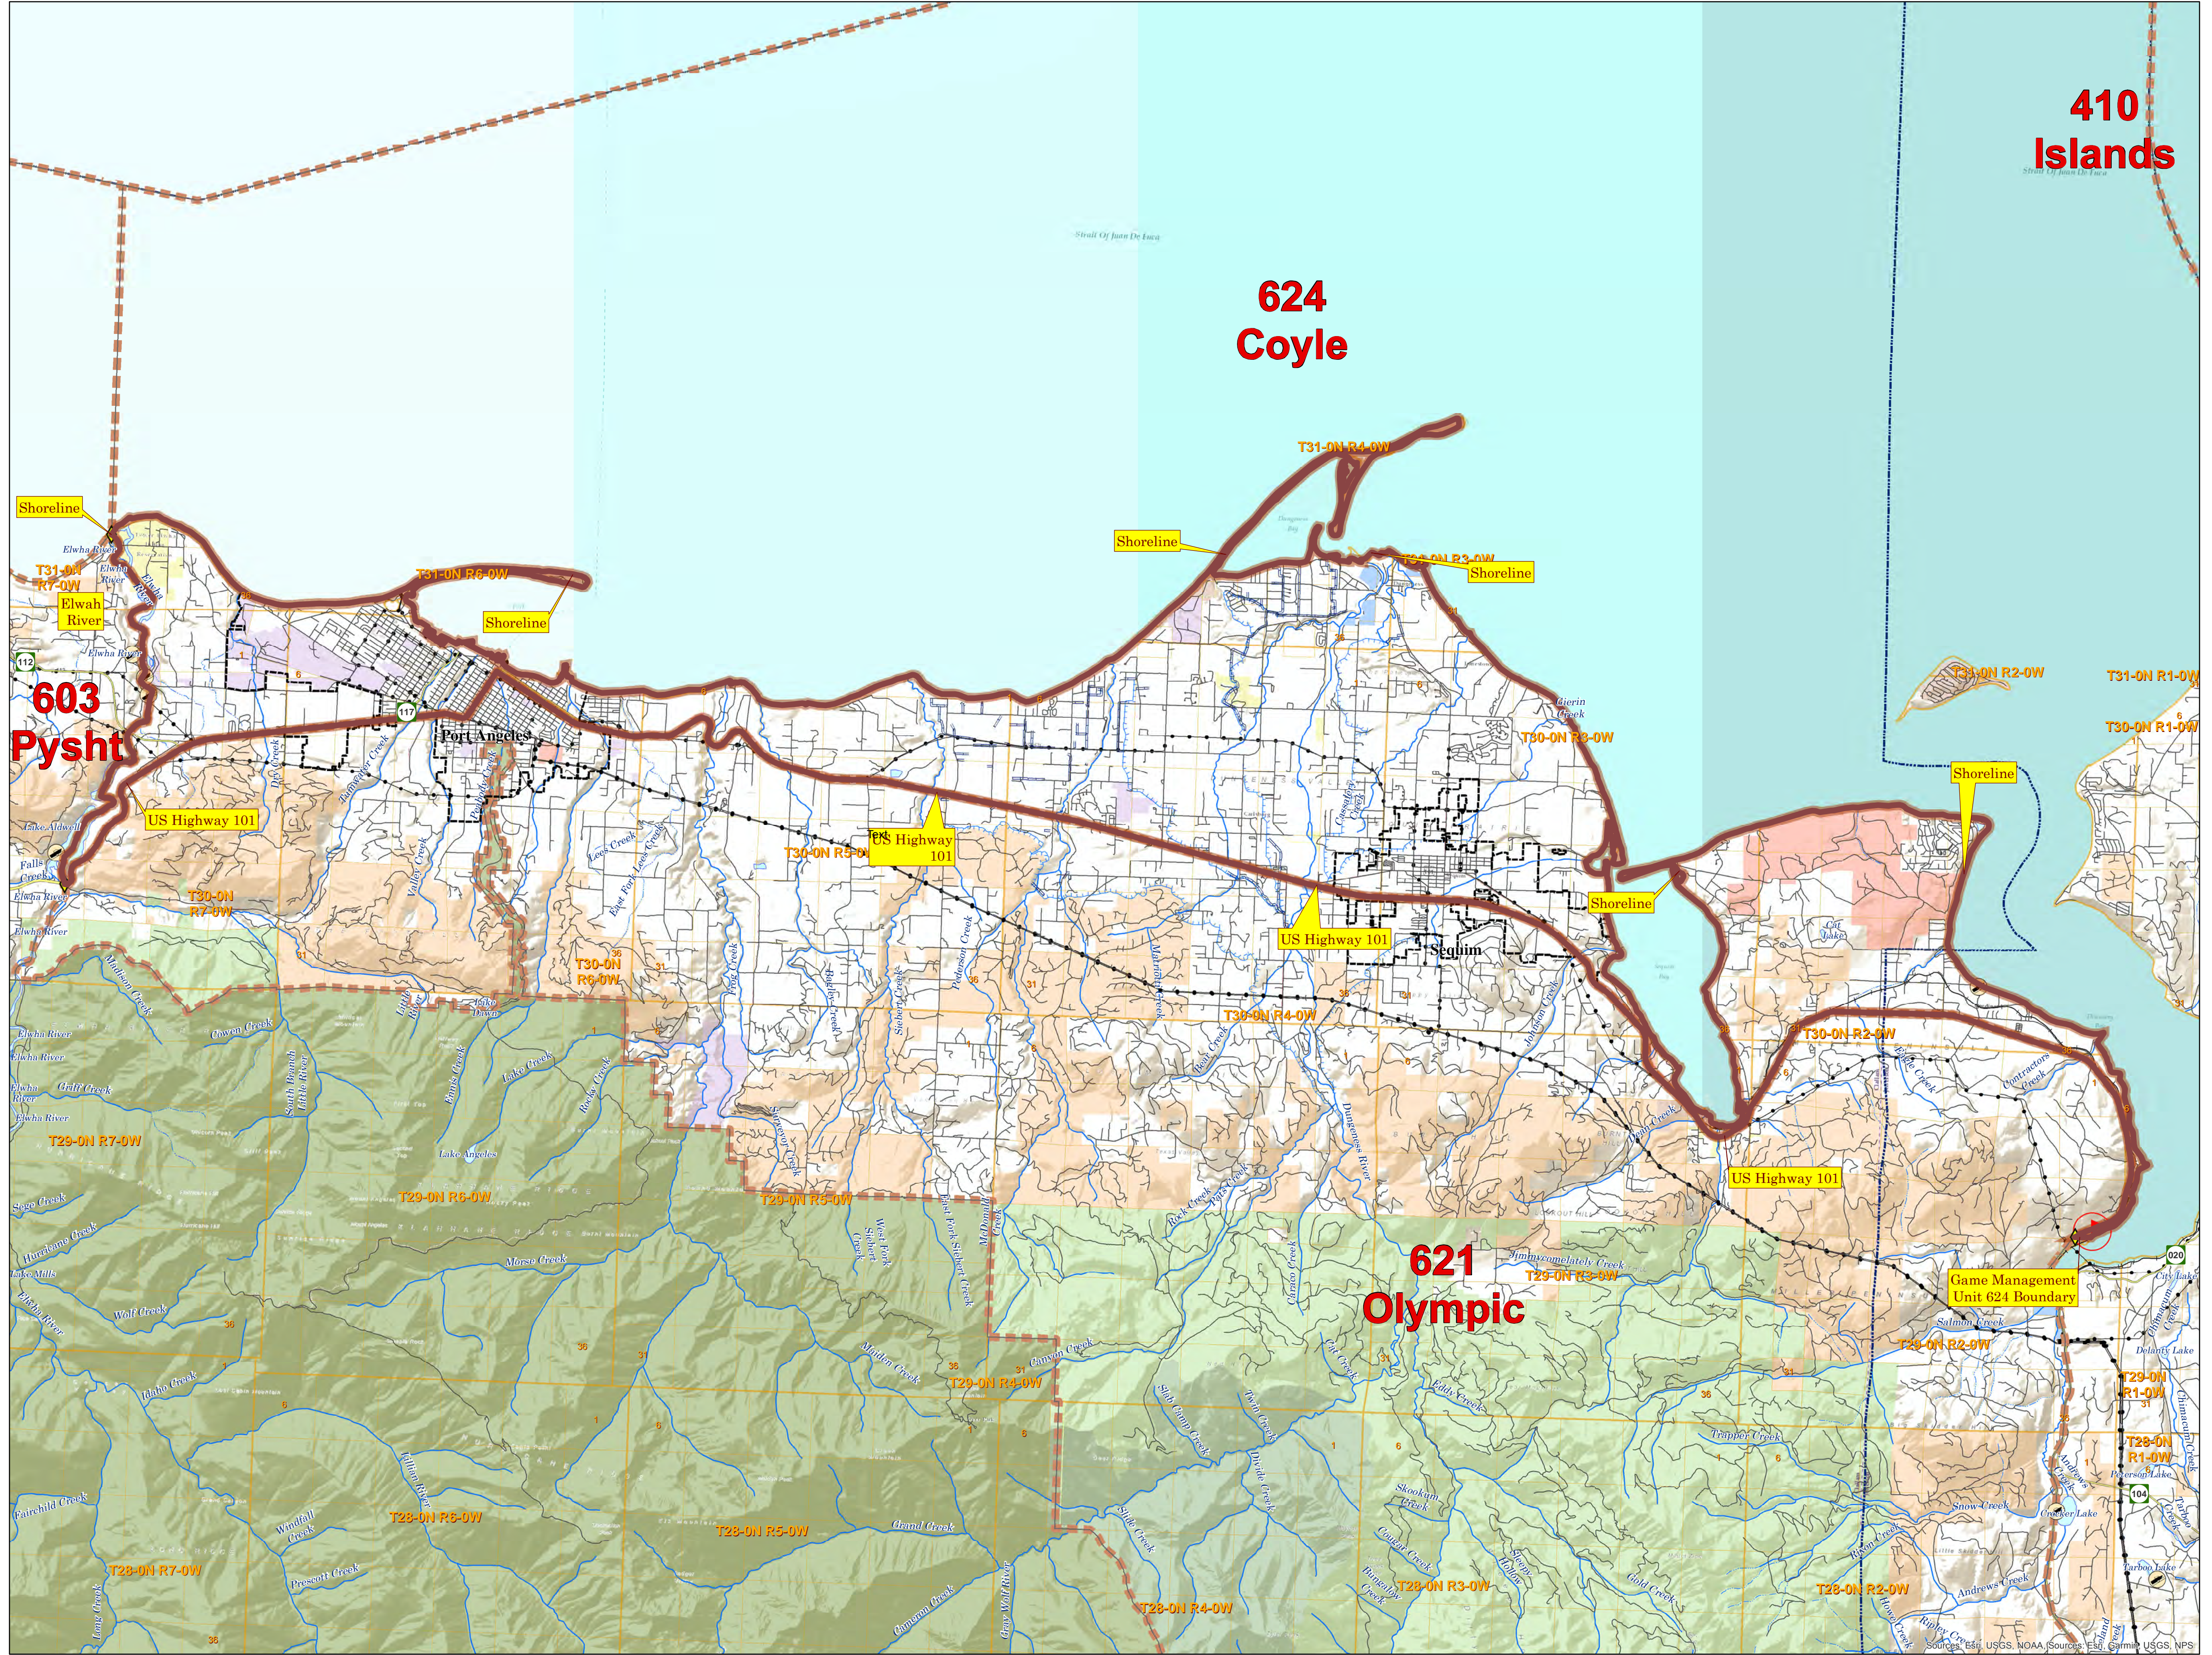

Deer Area 6020 Dungeness-Miller Peninsula

2021 - 2022
Hunting Season

Administrative Boundaries	Deer Area Legal Description Legs
Deer Area Boundary	Starting Point as described in the Legal Description
Game Management Unit Boundary	Intersection of Segments as described in the Legal Description
Wildlife Area	
Public Land Survey System (Township and Range)	Other Major Public Land Ownership
Township Line	Other Federal
Section Line	State - DNR
Political Boundaries	Other State
International Border	Municipal Land
County Line	Tribal Land
City Limits	
Roads	Hydrography
State Route	Annual River or Stream
Local Road (Unimproved to Paved)	Intermittent Stream
Utilities	Canal
Pipeline	Lake, Wide River, or Ocean
Transmission Line	
Railroad	

1. **Sources of Information –**
2. Hunt Units: WA Department of Fish and Wildlife; Wildlife Program (2020)
   - Land Ownership: WA Department of Natural Resources; Resource Mapping Section (2020)
   - Political and Survey Boundaries: WA Department of Natural Resources; Land Survey Section (2020)
   - Transportation and Utilities: Washington State Department of Natural Resources (2011)
   - City Limits: WA Department of Transportation (2017)
   - Hydrography: WA Department of Fish and Wildlife; Fish Program (2020); Delorme Publishing Company; Washington Atlas and Gazetteer (2006)

Map Published April 2021

410 Islands

624 Coyle

603 Pysht

621 Olympic

Game Management Unit 624 Boundary

US Highway 101

US Highway 101

US Highway 101

US Highway 101

US Highway 101

US Highway 101

US Highway 101