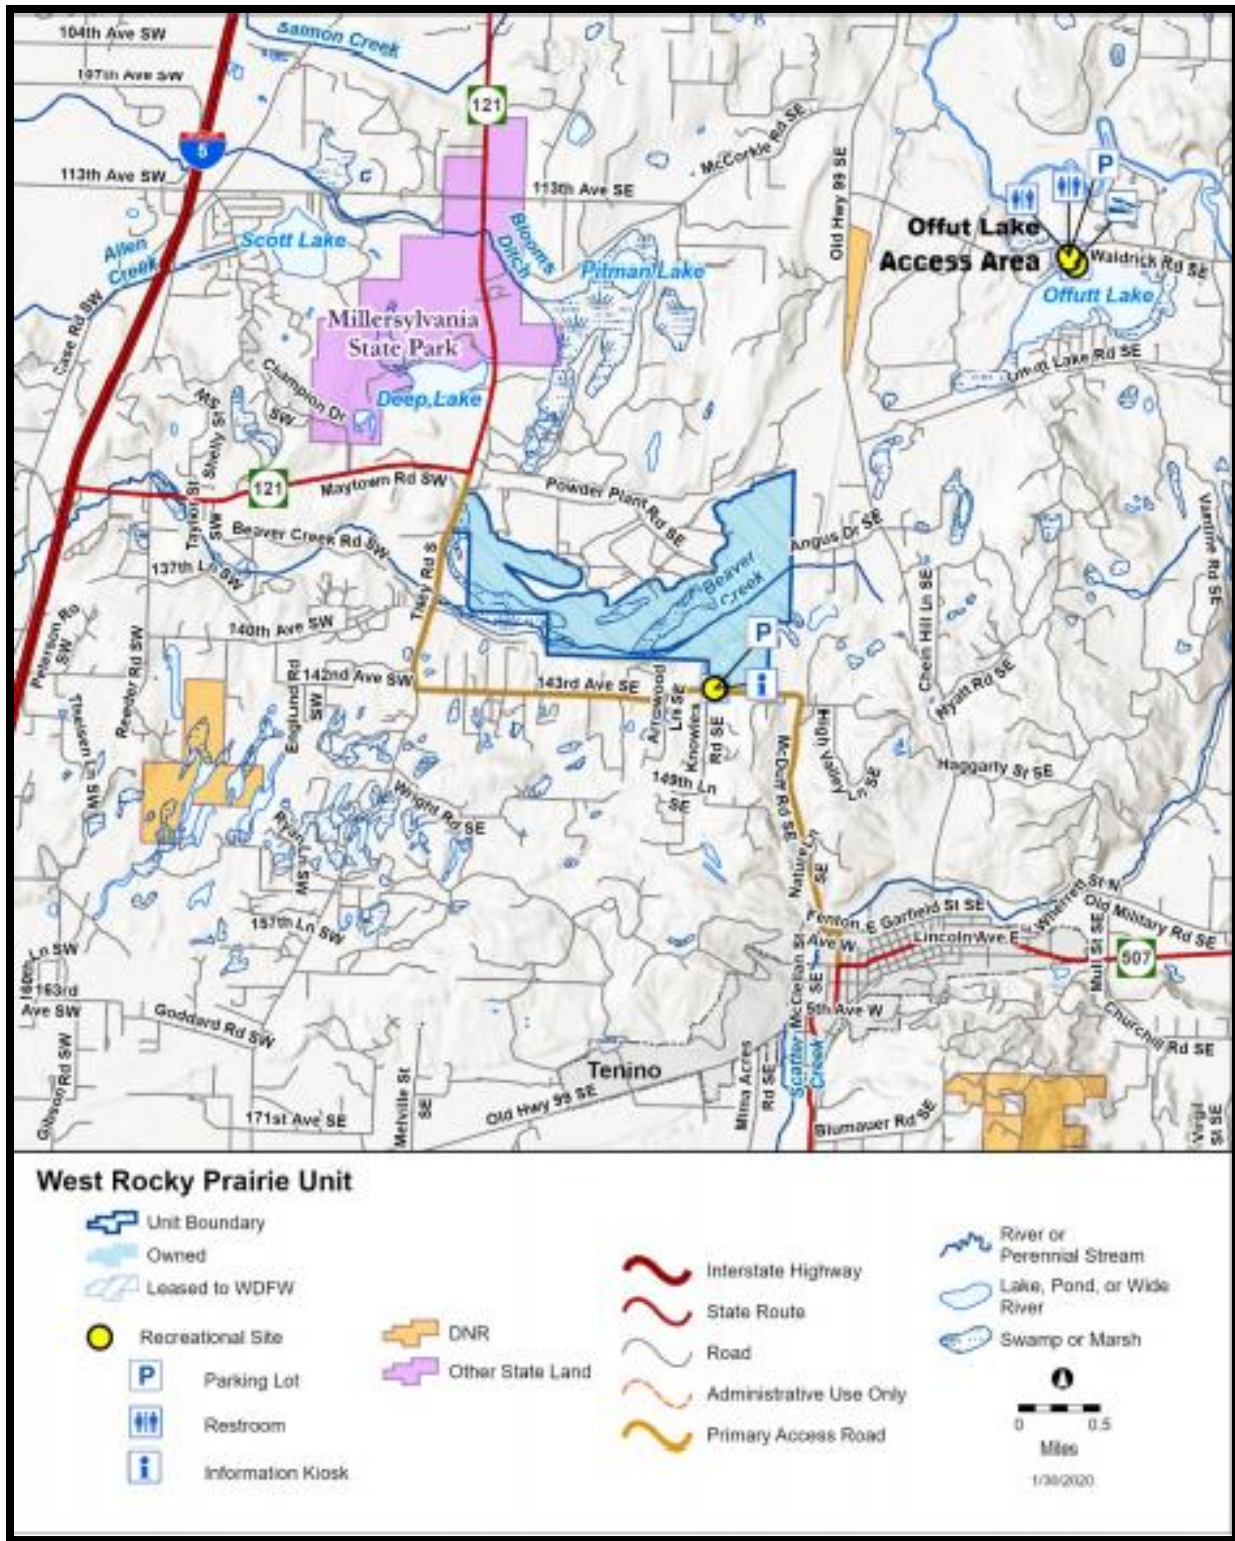

Locator map: Project location marked with the black star

Vicinity Map.

Site Plan with Topography.