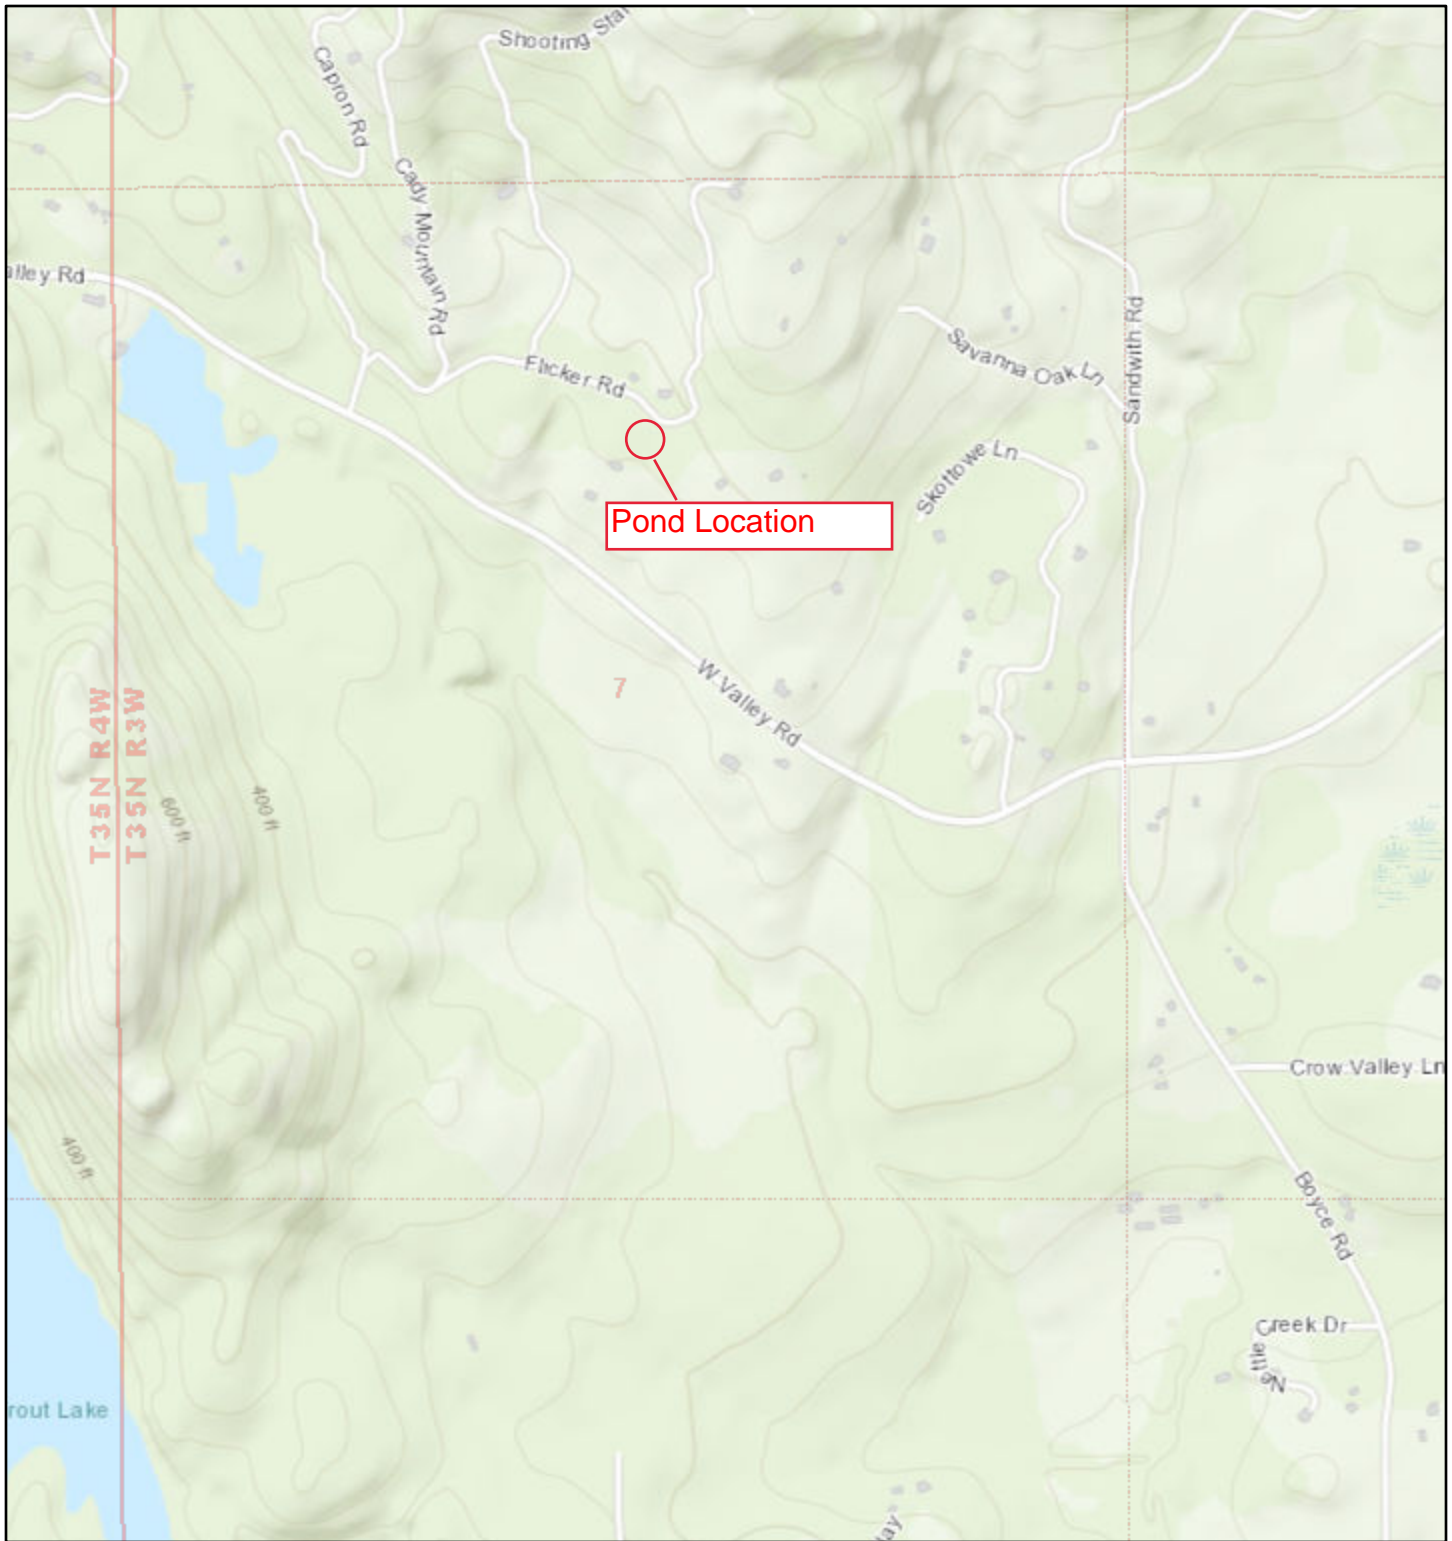

July 19, 2022

1:1,155,581

July 19, 2022

1:144,448

July 19, 2022

1:18,056

-  Section
-  Township

San

Find address or place

Juan County  
350721004000  
Washington

350712003000  
Flicker Rd

Polaris Property Search

846  
350724001000

604

60ft

App State

Click to restore the map extent and layers visibility where you left off.

Pictometry International Corp