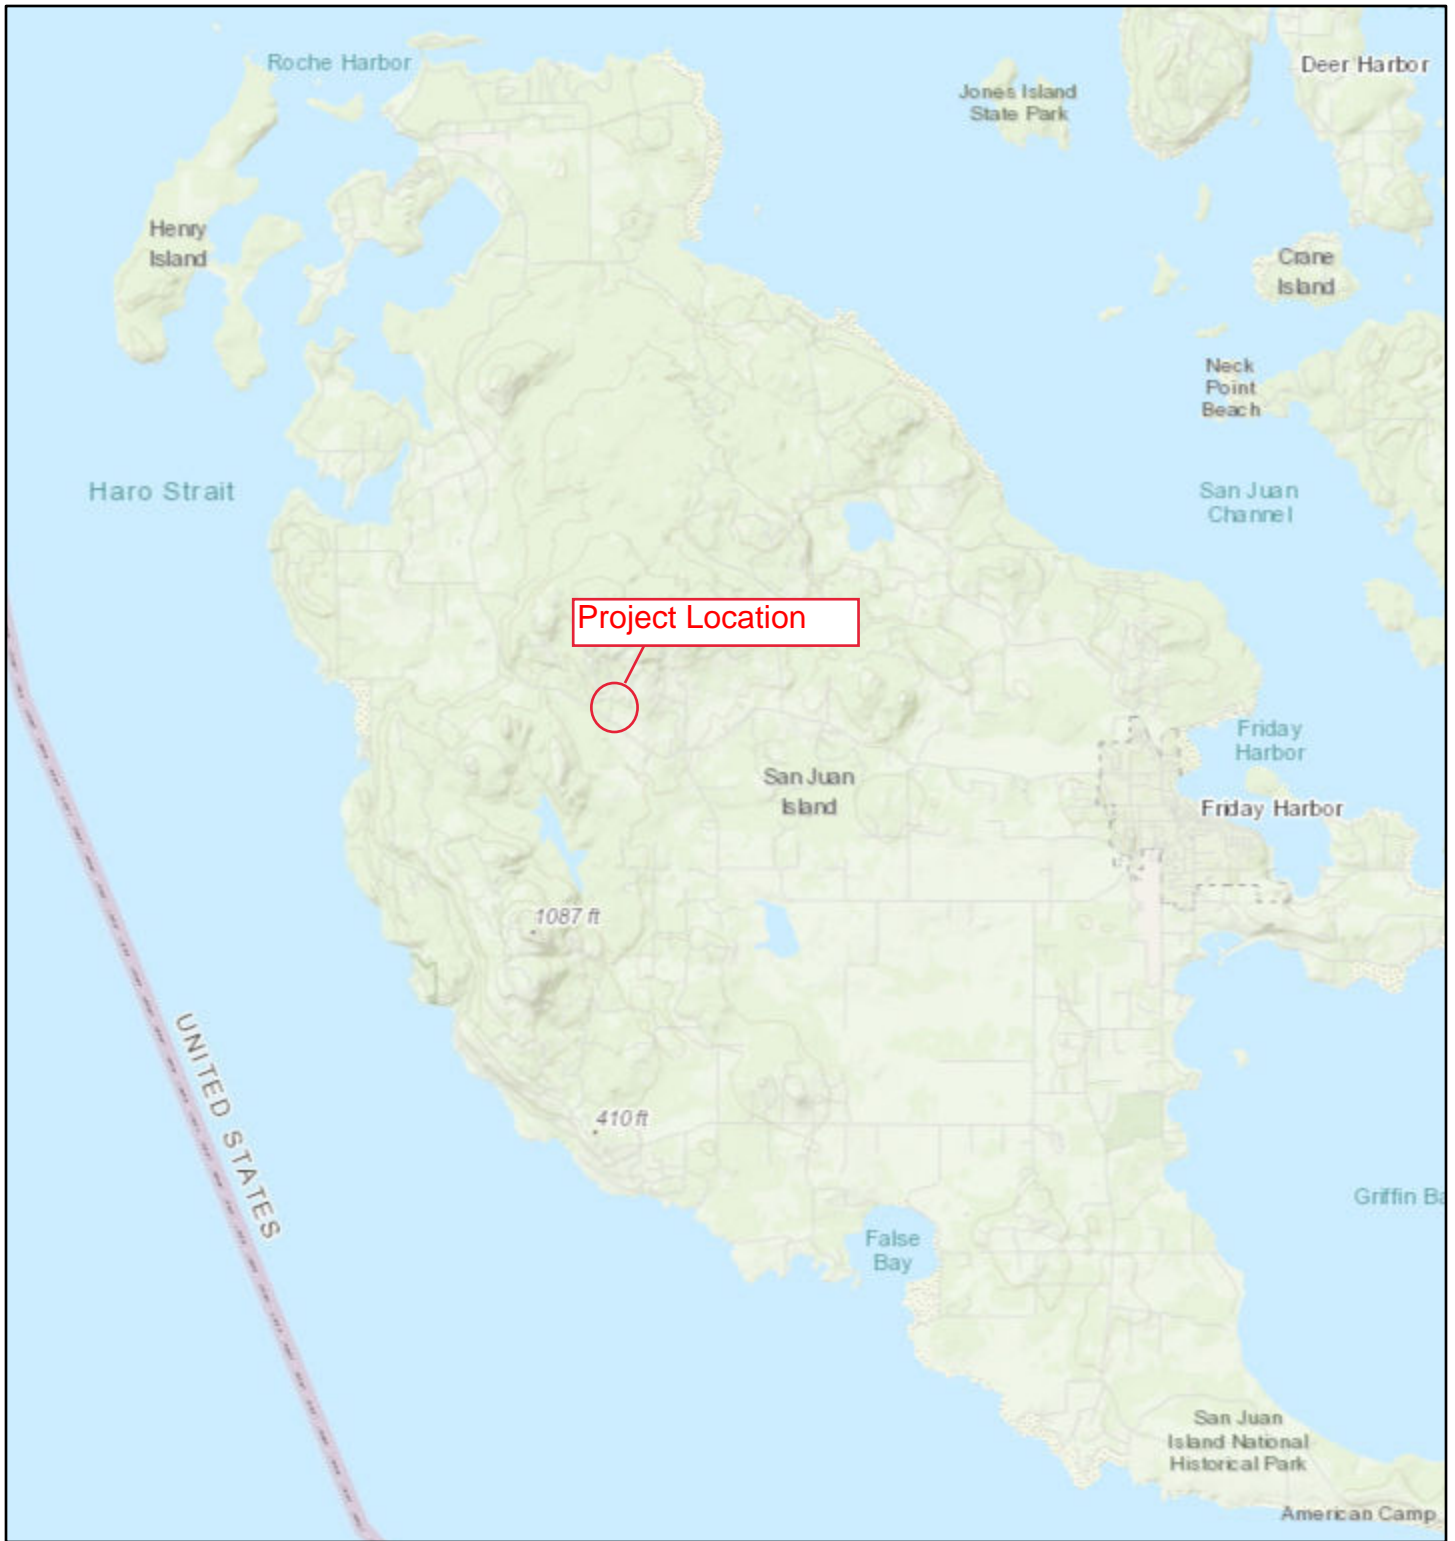

July 19, 2022

1:1,155,581

July 19, 2022

1:144,448

July 19, 2022

1:18,056

-  Section
-  Township

San

Find address or place

Juan County  
350721004000  
Washington

350712003000  
Flicker Rd

Polaris Property Search

846  
350724001000

604

60ft

App State

Click to restore the map extent and layers visibility where you left off.

Pictometry International Corp