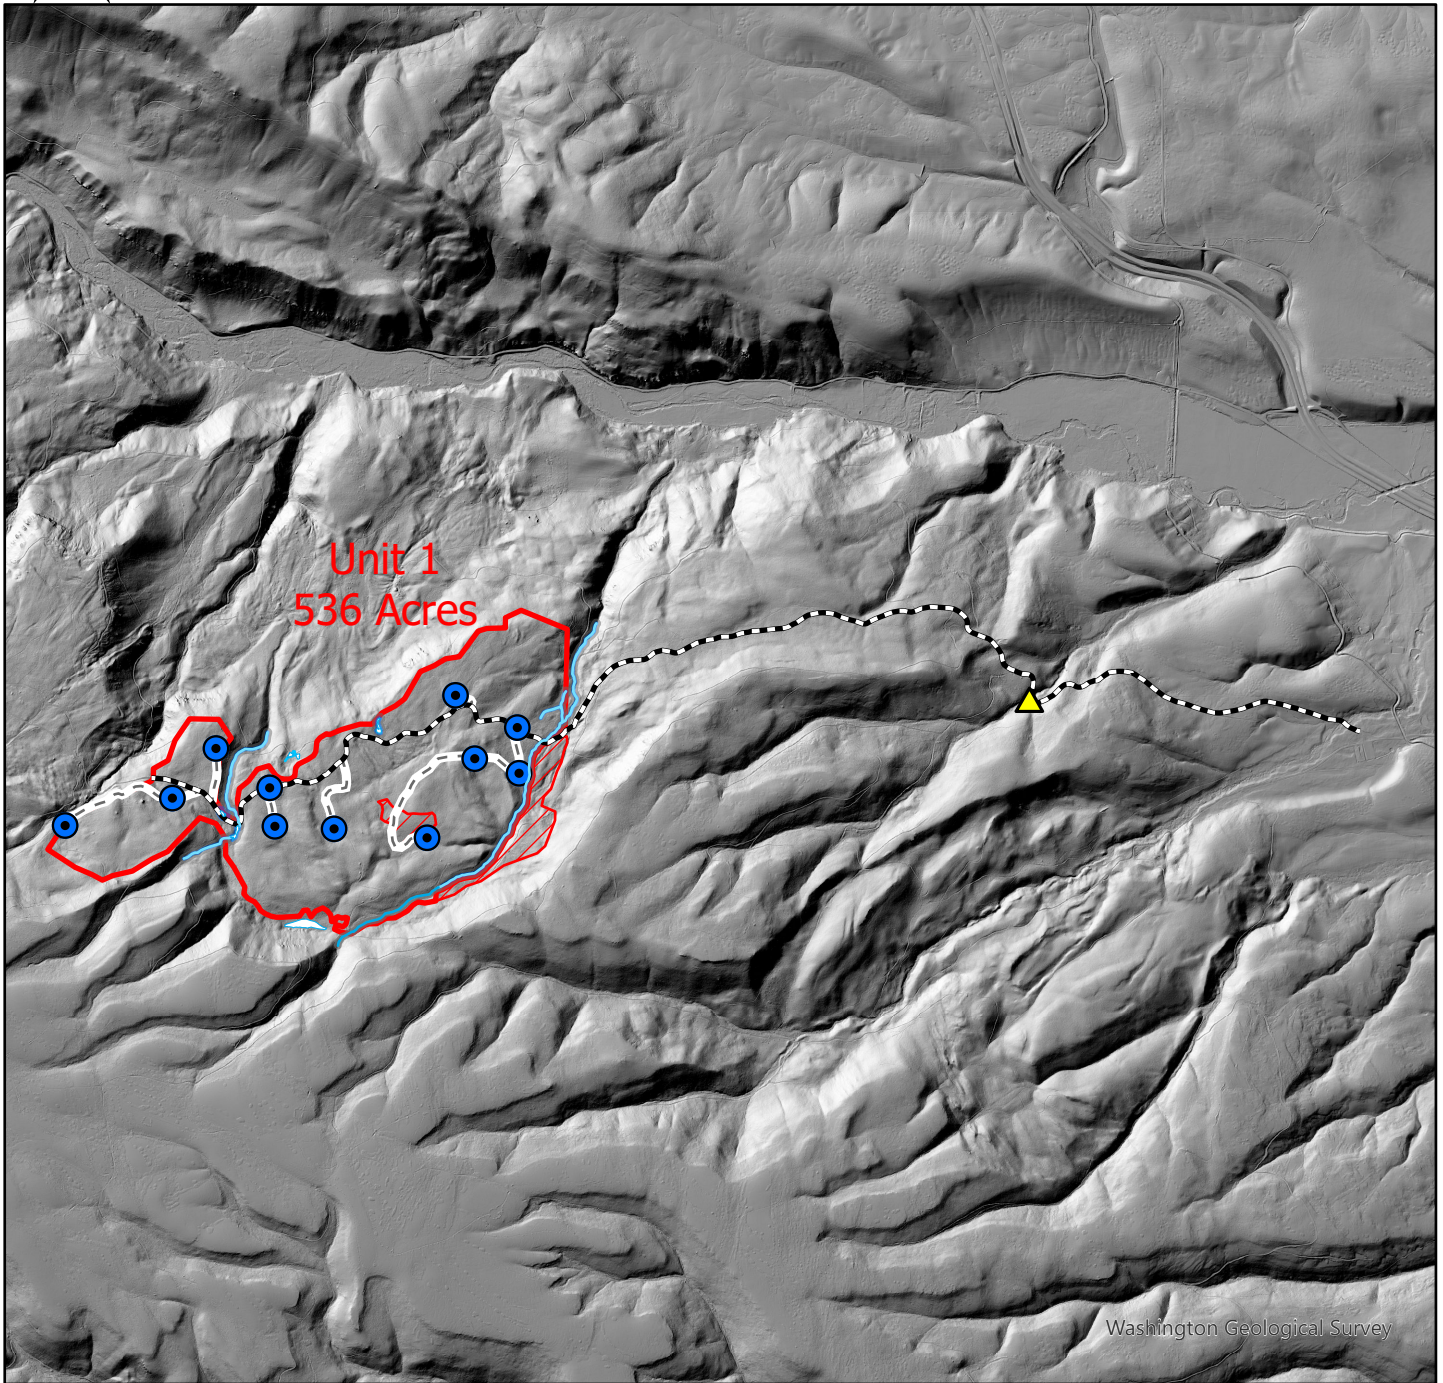

Middle Hutchins

1:2,234,213

Legend

 Project Location

LT Murray Wildlife Area
Kittitas County

Middle Hutchins

Washington Geological Survey

1:40,248

Legend

- | | |
|--|---|
|  Middle Hutchins Boundary |  Pre-Haul |
|  Leave Tree Areas |  Sediment Trap |
|  Landings |  Wetlands |
|  Spurs |  NP_Streams |

LT Murray Wildlife Area Kittitas County

Middle Hutchins

1:16,486

LT Murray Wildlife Area Kittitas County

Middle Hutchins

0 0.13 0.25 0.5 Miles

1:16,486

Legend	
Middle Hutchins Boundary	Wetlands
Leave Tree Areas	Streams
Landings	RMZ/WMZ Buffers
Spurs	NS Stream 40' ELZ
Pre-Haul	PLS Townships
	PLS Sections

LT Murray Wildlife Area Kittitas County