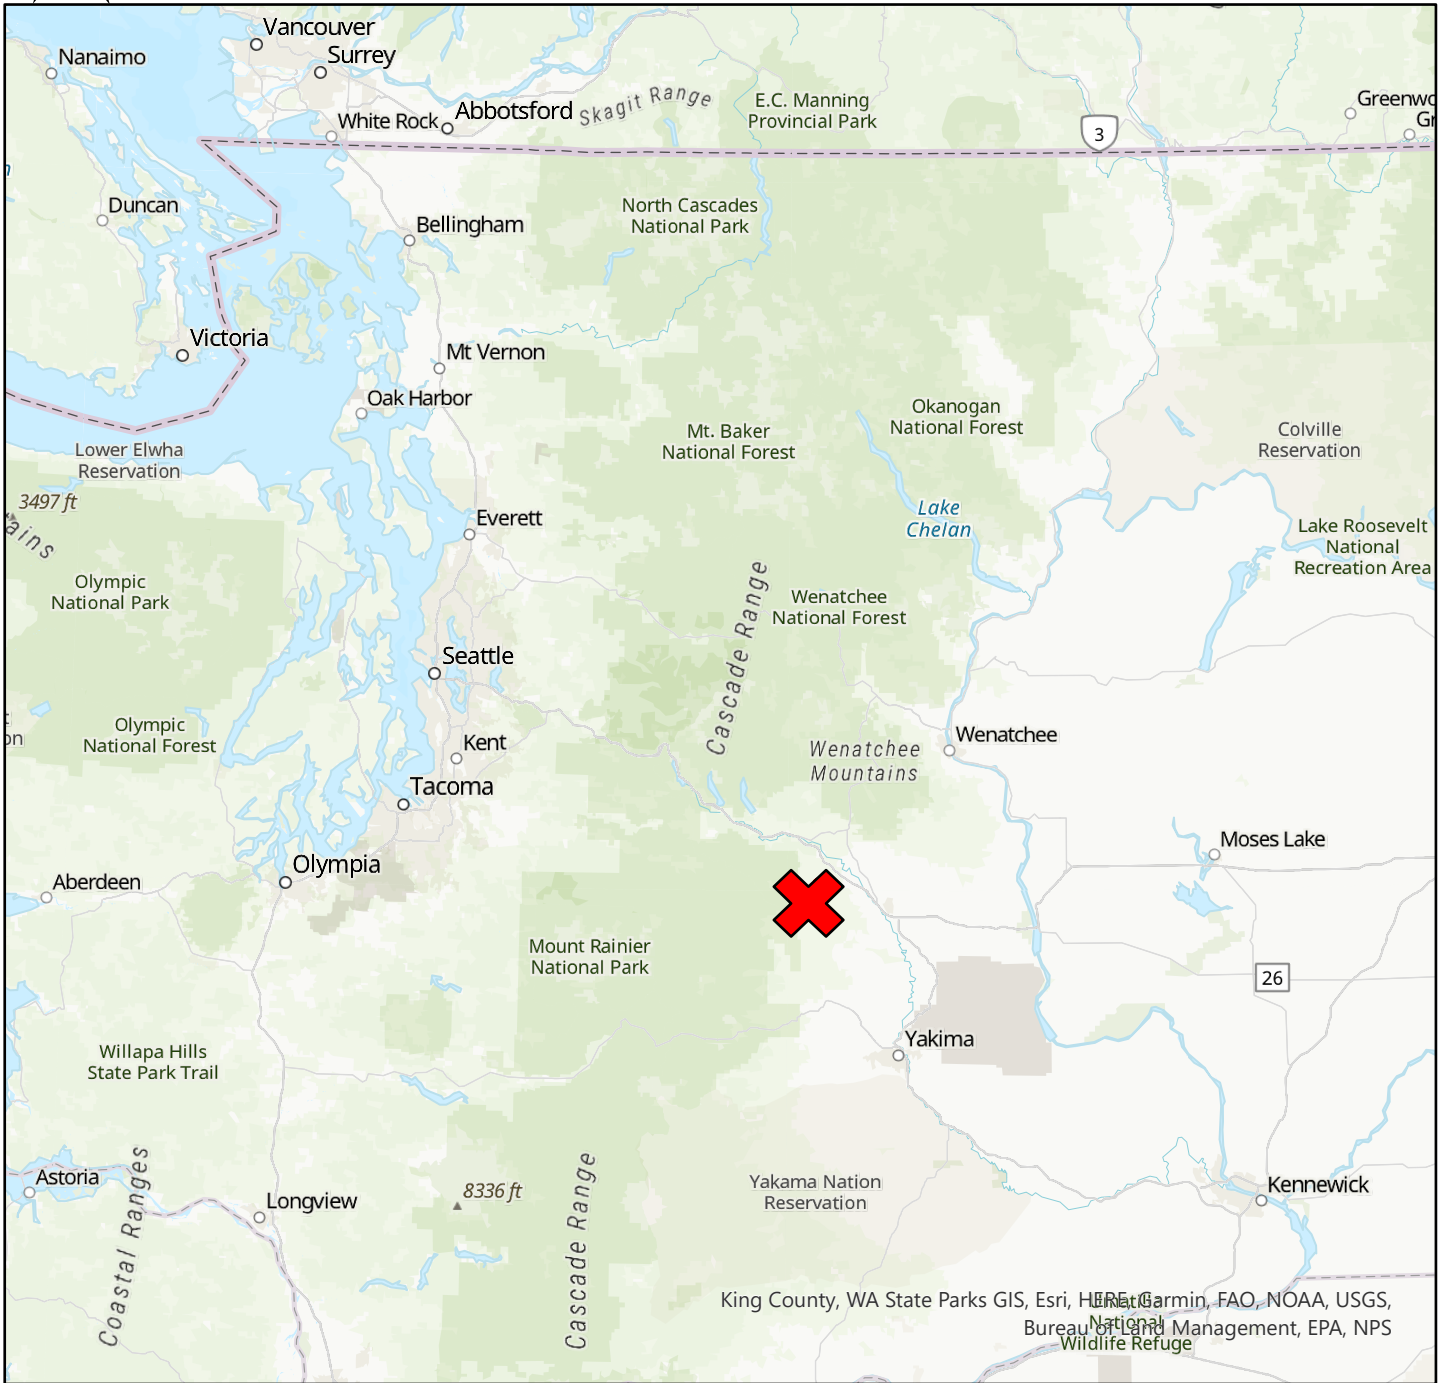

Middle Hutchins

1:2,234,213

Legend

 Project Location

LT Murray Wildlife Area
Kittitas County

Middle Hutchins

Washington Geological Survey

1:40,248

Legend

- | | |
|--|---|
|  Middle Hutchins Boundary |  Pre-Haul |
|  Leave Tree Areas |  Sediment Trap |
|  Landings |  Wetlands |
|  Spurs |  NP_Streams |

LT Murray Wildlife Area Kittitas County

Middle Hutchins

1:16,486

LT Murray Wildlife Area Kittitas County

Middle Hutchins

0 0.13 0.25 0.5 Miles

1:16,486

Legend	
Middle Hutchins Boundary	Wetlands
Leave Tree Areas	Streams
Landings	RMZ/WMZ Buffers
Spurs	NS Stream 40' ELZ
Pre-Haul	PLS Townships
	PLS Sections

LT Murray Wildlife Area Kittitas County