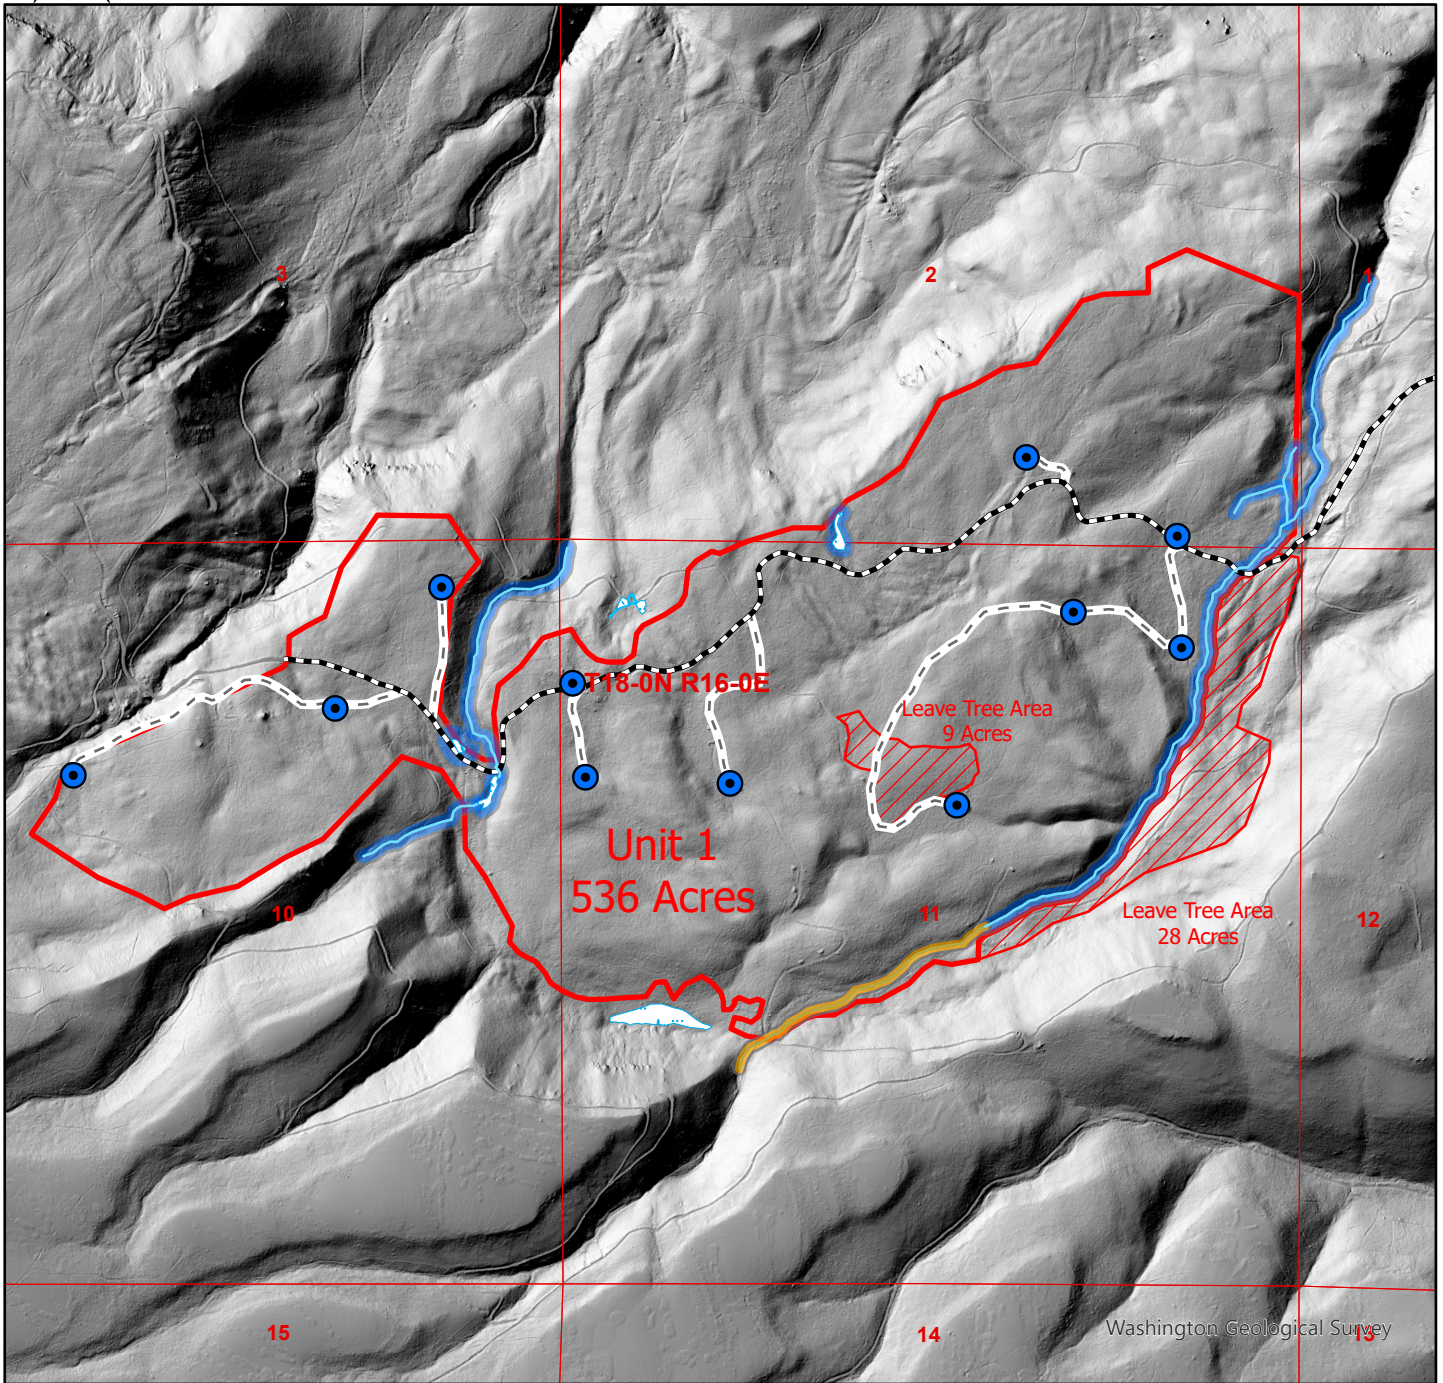

Middle Hutchins

1:2,234,213

Legend

 Project Location

LT Murray Wildlife Area
Kittitas County

Middle Hutchins

Washington Geological Survey

1:40,248

Legend

- | | |
|--|---|
|  Middle Hutchins Boundary |  Pre-Haul |
|  Leave Tree Areas |  Sediment Trap |
|  Landings |  Wetlands |
|  Spurs |  NP_Streams |

LT Murray Wildlife Area Kittitas County

Middle Hutchins

1:16,486

LT Murray Wildlife Area Kittitas County

Middle Hutchins

0 0.13 0.25 0.5 Miles

1:16,486

Legend	
Middle Hutchins Boundary	Wetlands
Leave Tree Areas	Streams
Landings	RMZ/WMZ Buffers
Spurs	NS Stream 40' ELZ
Pre-Haul	PLS Townships
	PLS Sections

LT Murray Wildlife Area Kittitas County