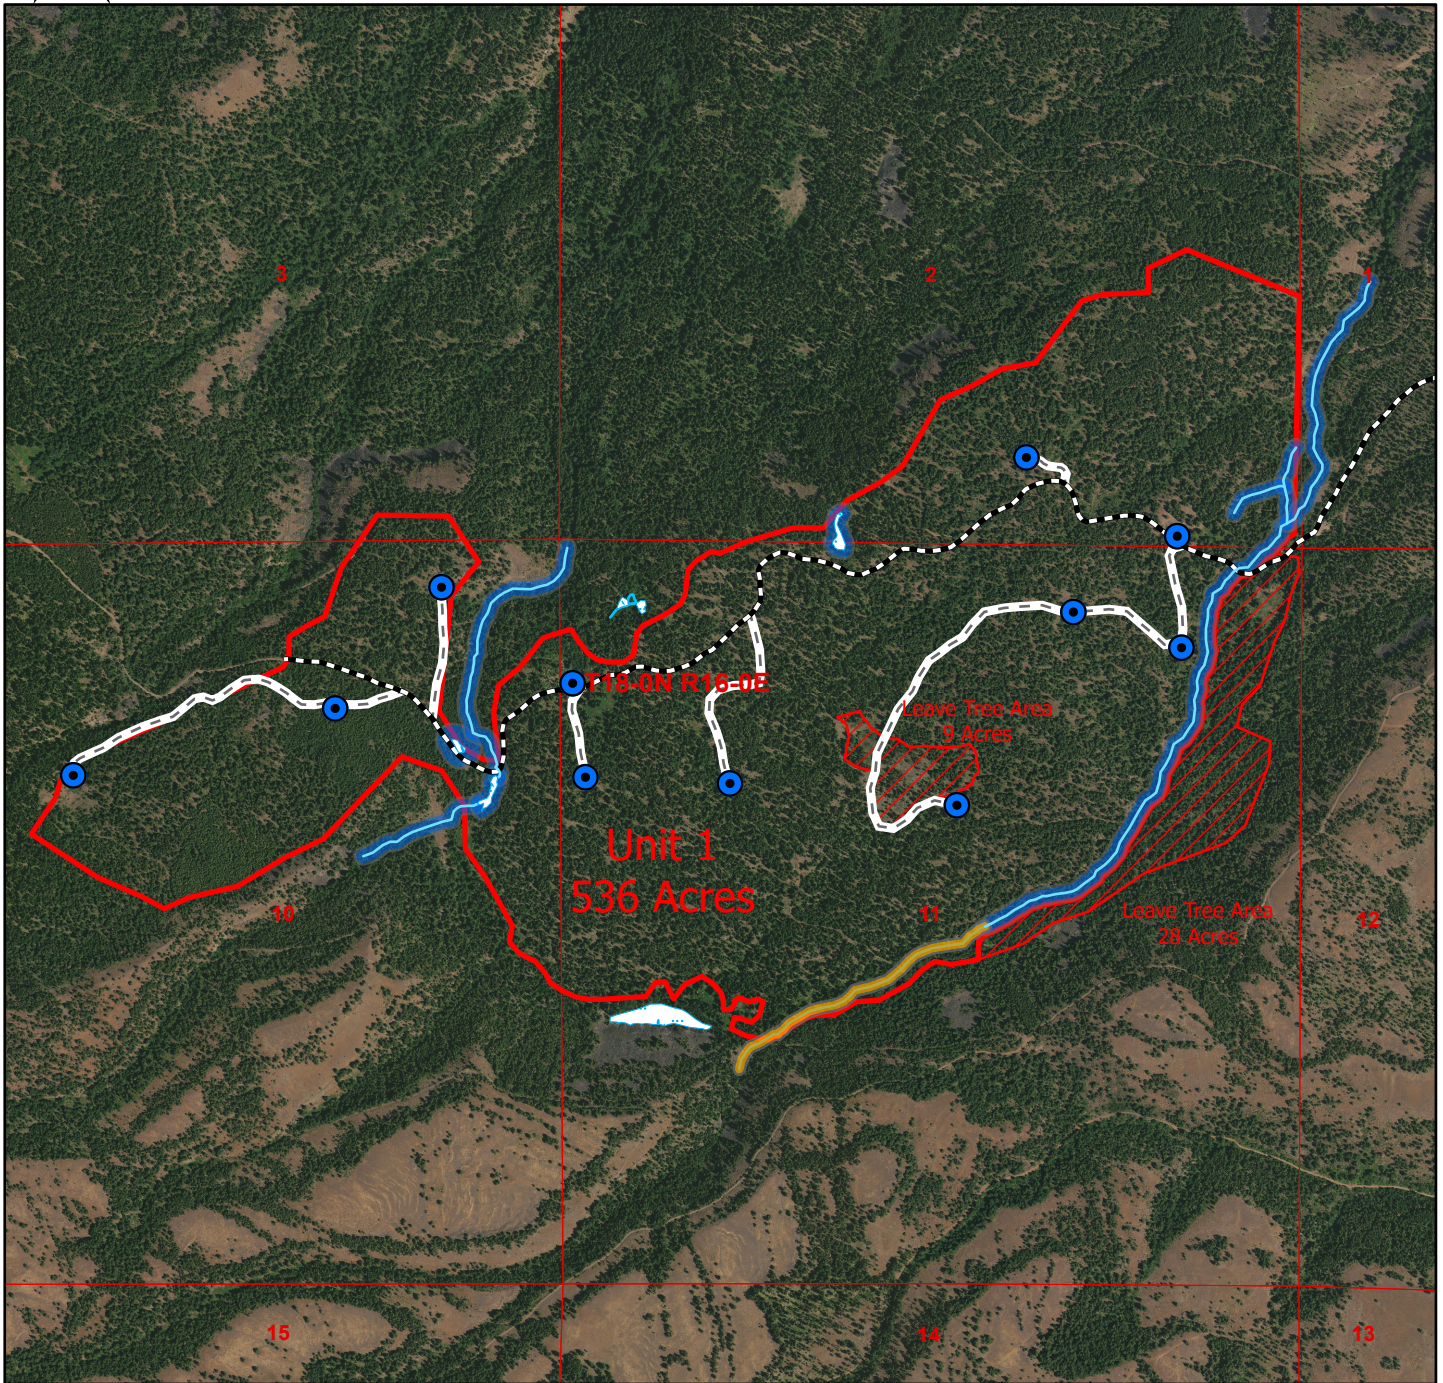

Middle Hutchins

1:2,234,213

Legend

 Project Location

LT Murray Wildlife Area
Kittitas County

Middle Hutchins

Washington Geological Survey

1:40,248

Legend

- | | |
|--|---|
|  Middle Hutchins Boundary |  Pre-Haul |
|  Leave Tree Areas |  Sediment Trap |
|  Landings |  Wetlands |
|  Spurs |  NP_Streams |

LT Murray Wildlife Area Kittitas County

Middle Hutchins

1:16,486

LT Murray Wildlife Area Kittitas County

Middle Hutchins

0 0.13 0.25 0.5 Miles

1:16,486

Legend	
Middle Hutchins Boundary	Wetlands
Leave Tree Areas	Streams
Landings	RMZ/WMZ Buffers
Spurs	NS Stream 40' ELZ
Pre-Haul	PLS Townships
	PLS Sections

LT Murray Wildlife Area Kittitas County