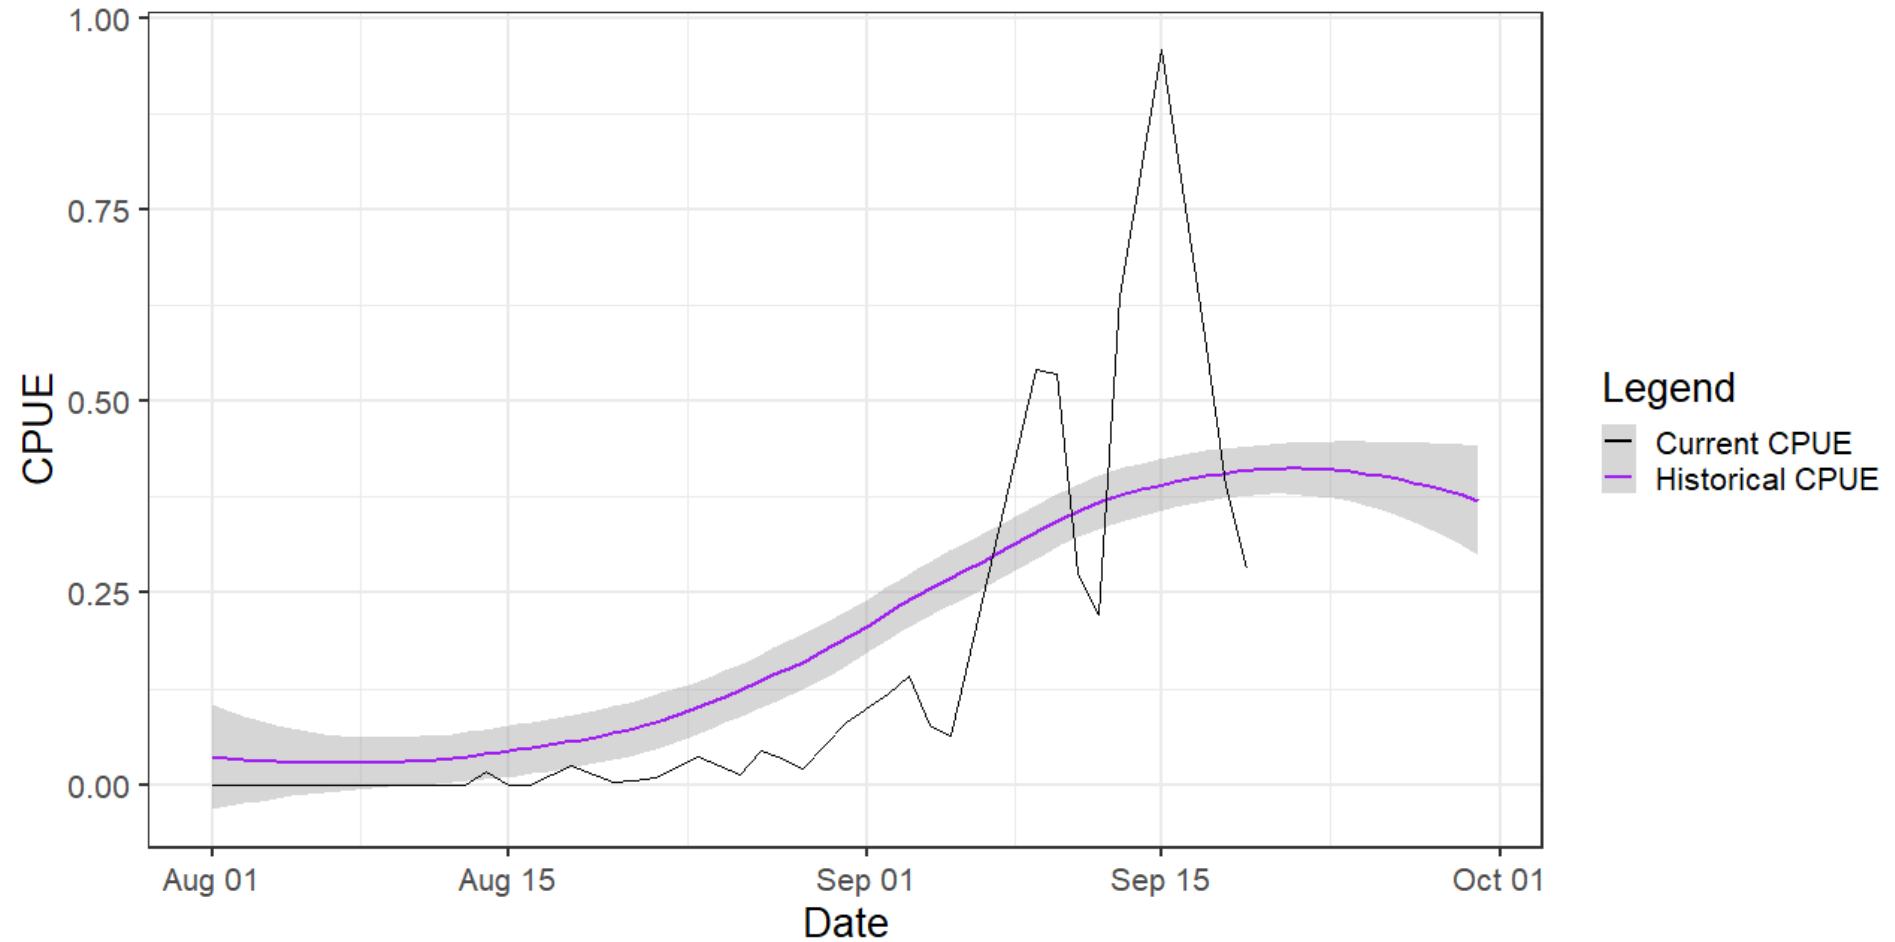

MA-8.1 Coho

Area 81 Coho CPUE Comparison

Legend

- Current CPUE
- Historical CPUE

*** Closed on 9/19**

MA-8.2 Coho

Area 82 Coho CPUE Comparison

Legend