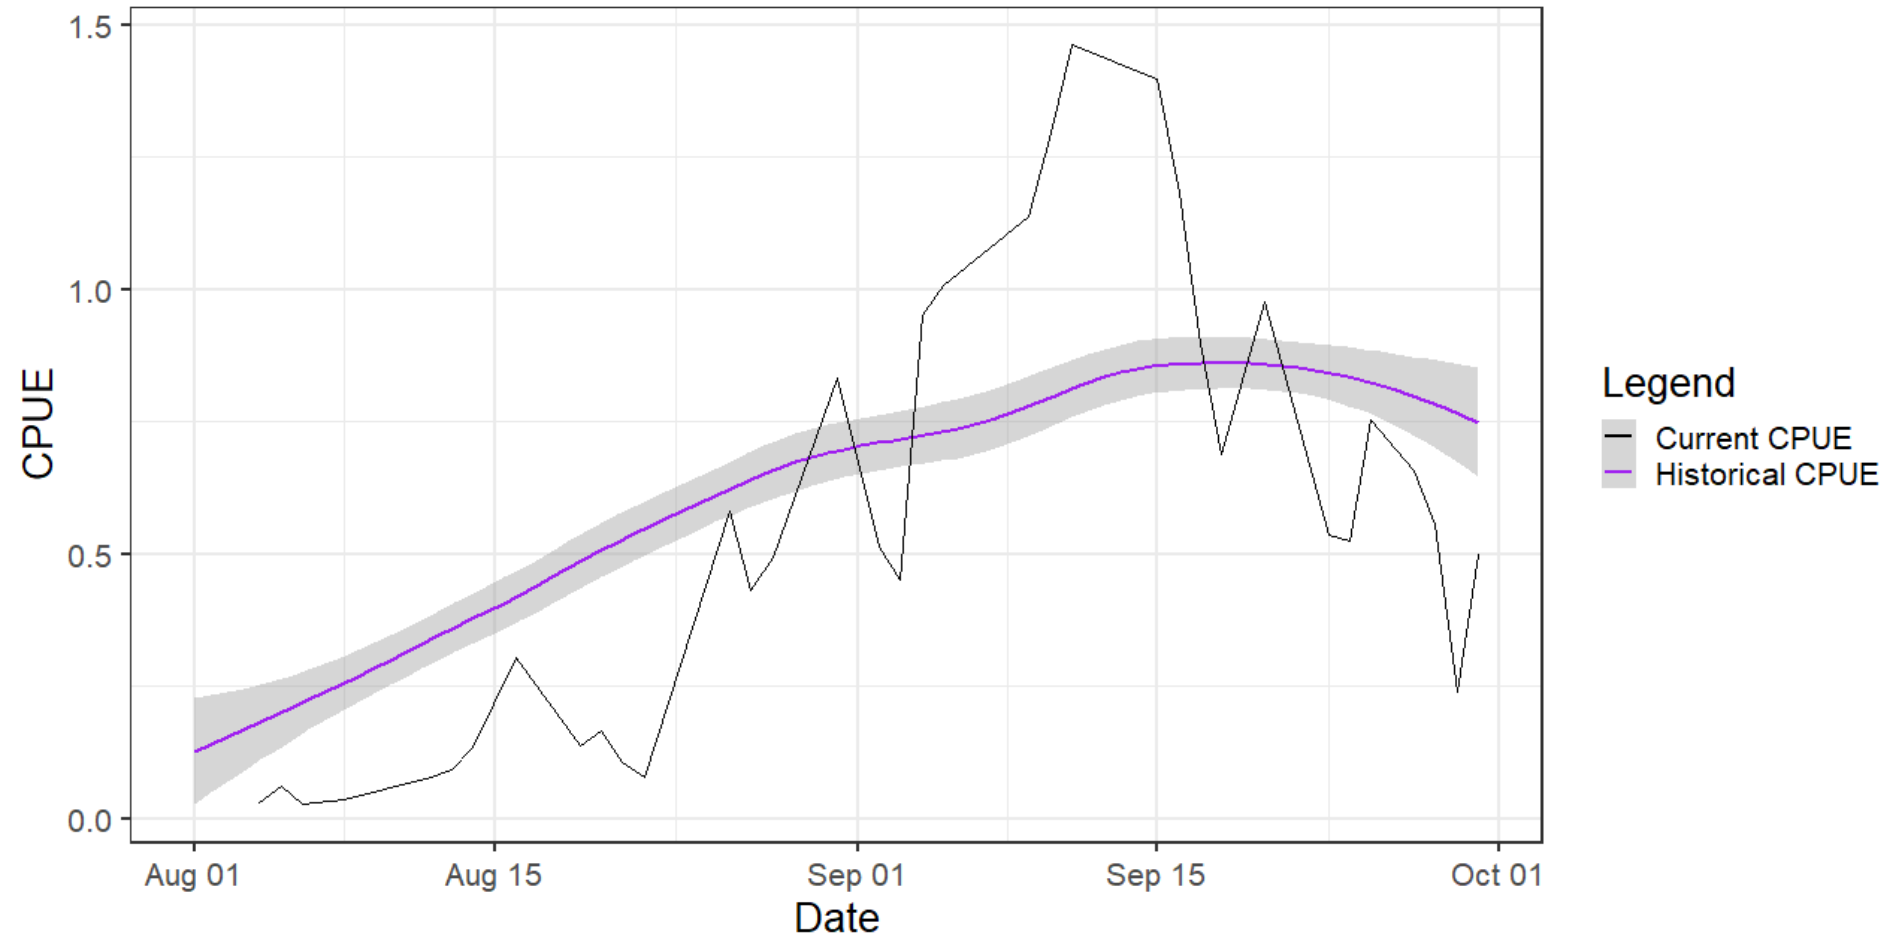

PS Rec Updates

October 1, 2021

MA-5 Coho

Area 05 Coho CPUE Comparison

* Closed as of 10/1

MA-6 Coho

Area 06 Coho CPUE Comparison

* Closed as of 10/1