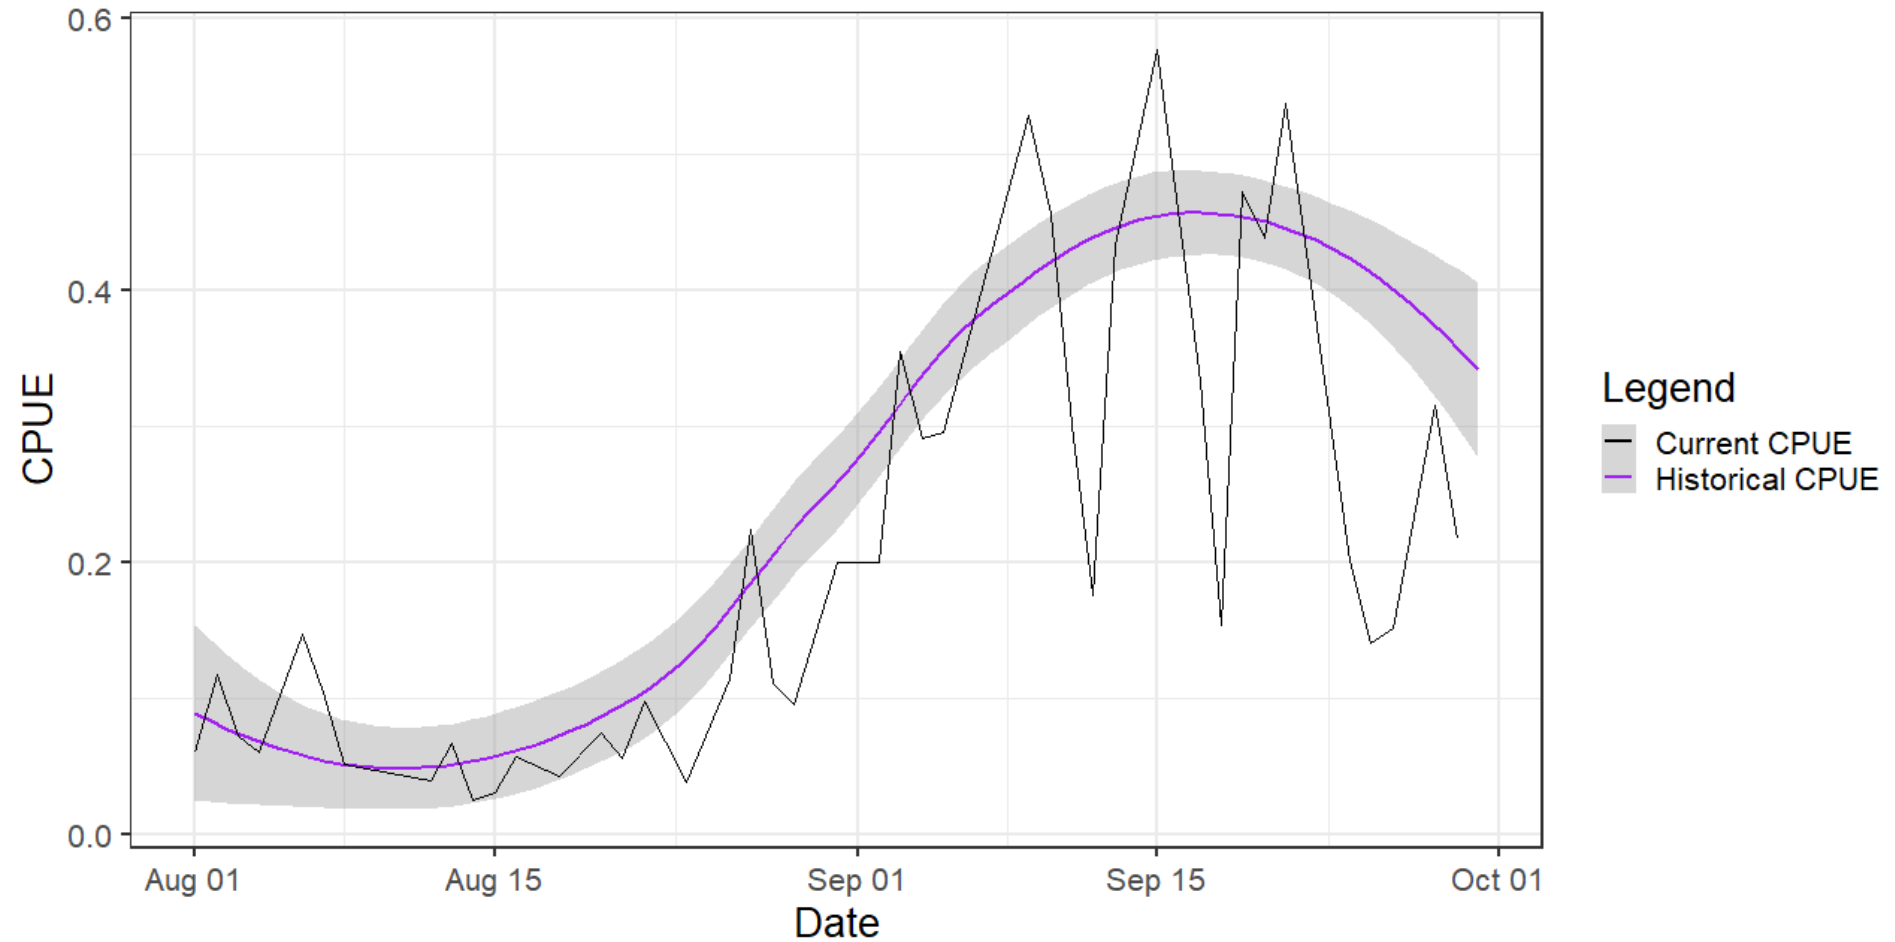

MA-9 Coho

Area 09 Coho CPUE Comparison

* Closed as of 10/1