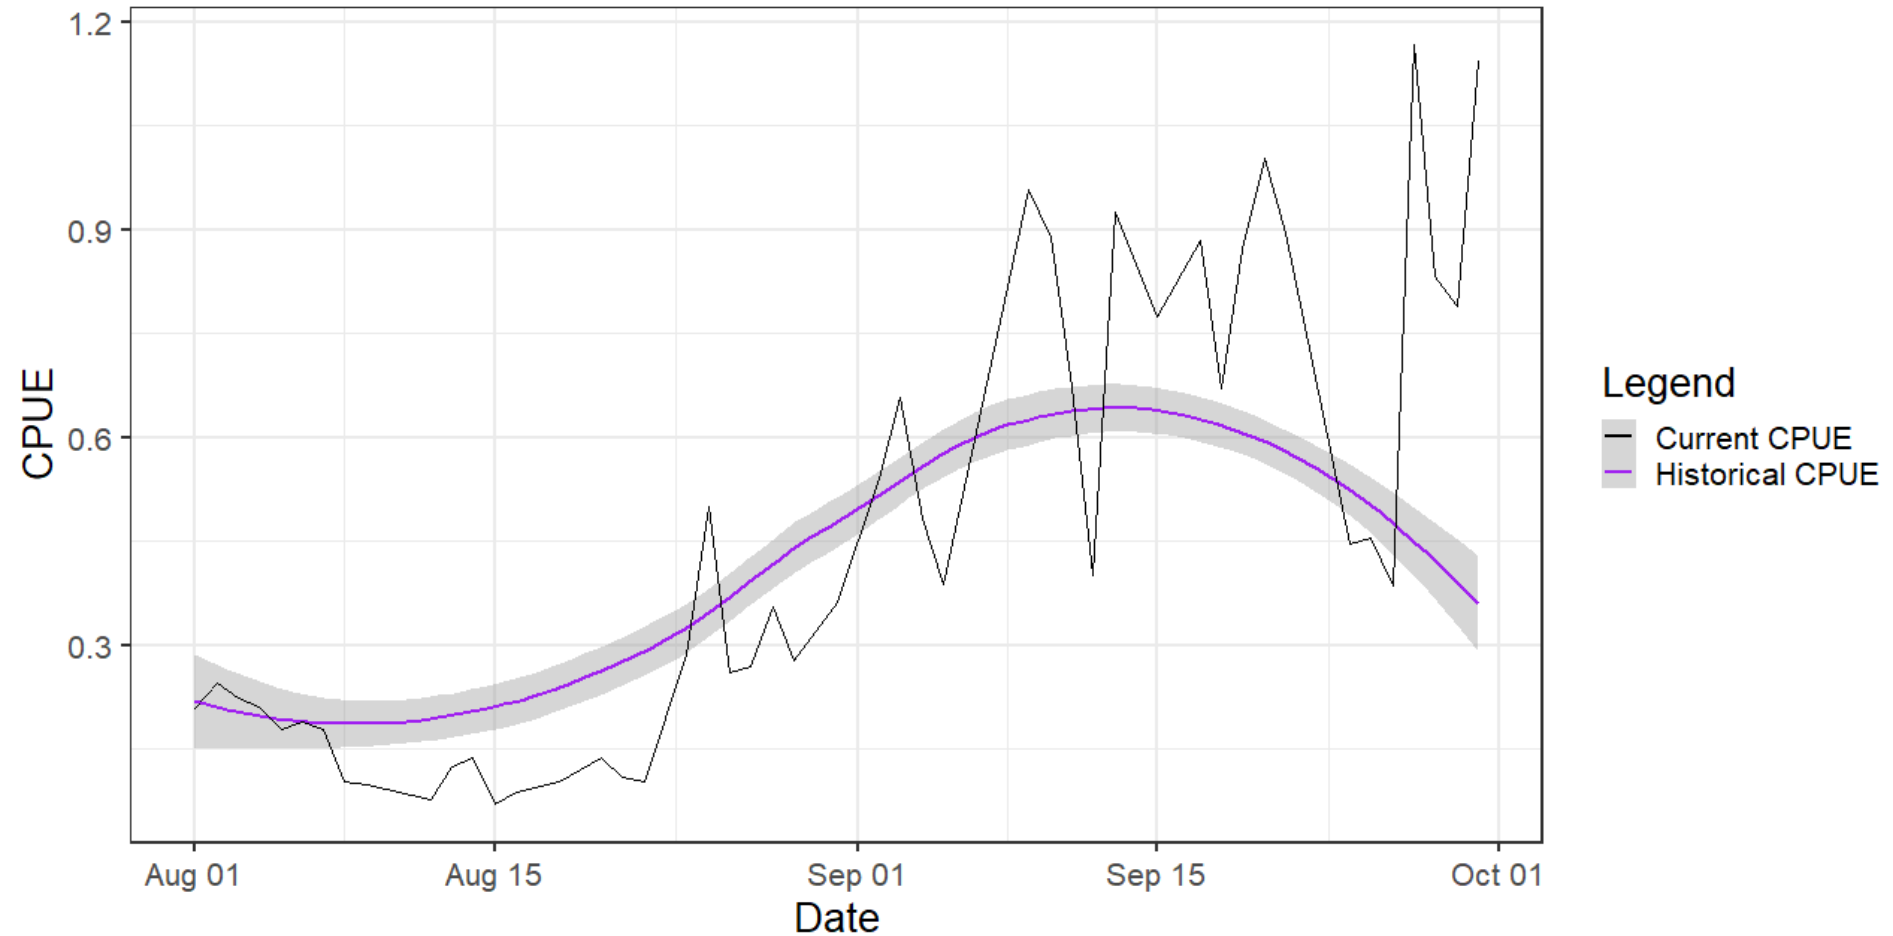

- Current CPUE
- Historical CPUE

*** Closed on 9/19**

MA-9 Coho

Area 09 Coho CPUE Comparison

* Closed as of 10/1

MA-10 Coho

Area 10 Coho CPUE Comparison

* Coho open through 10/31