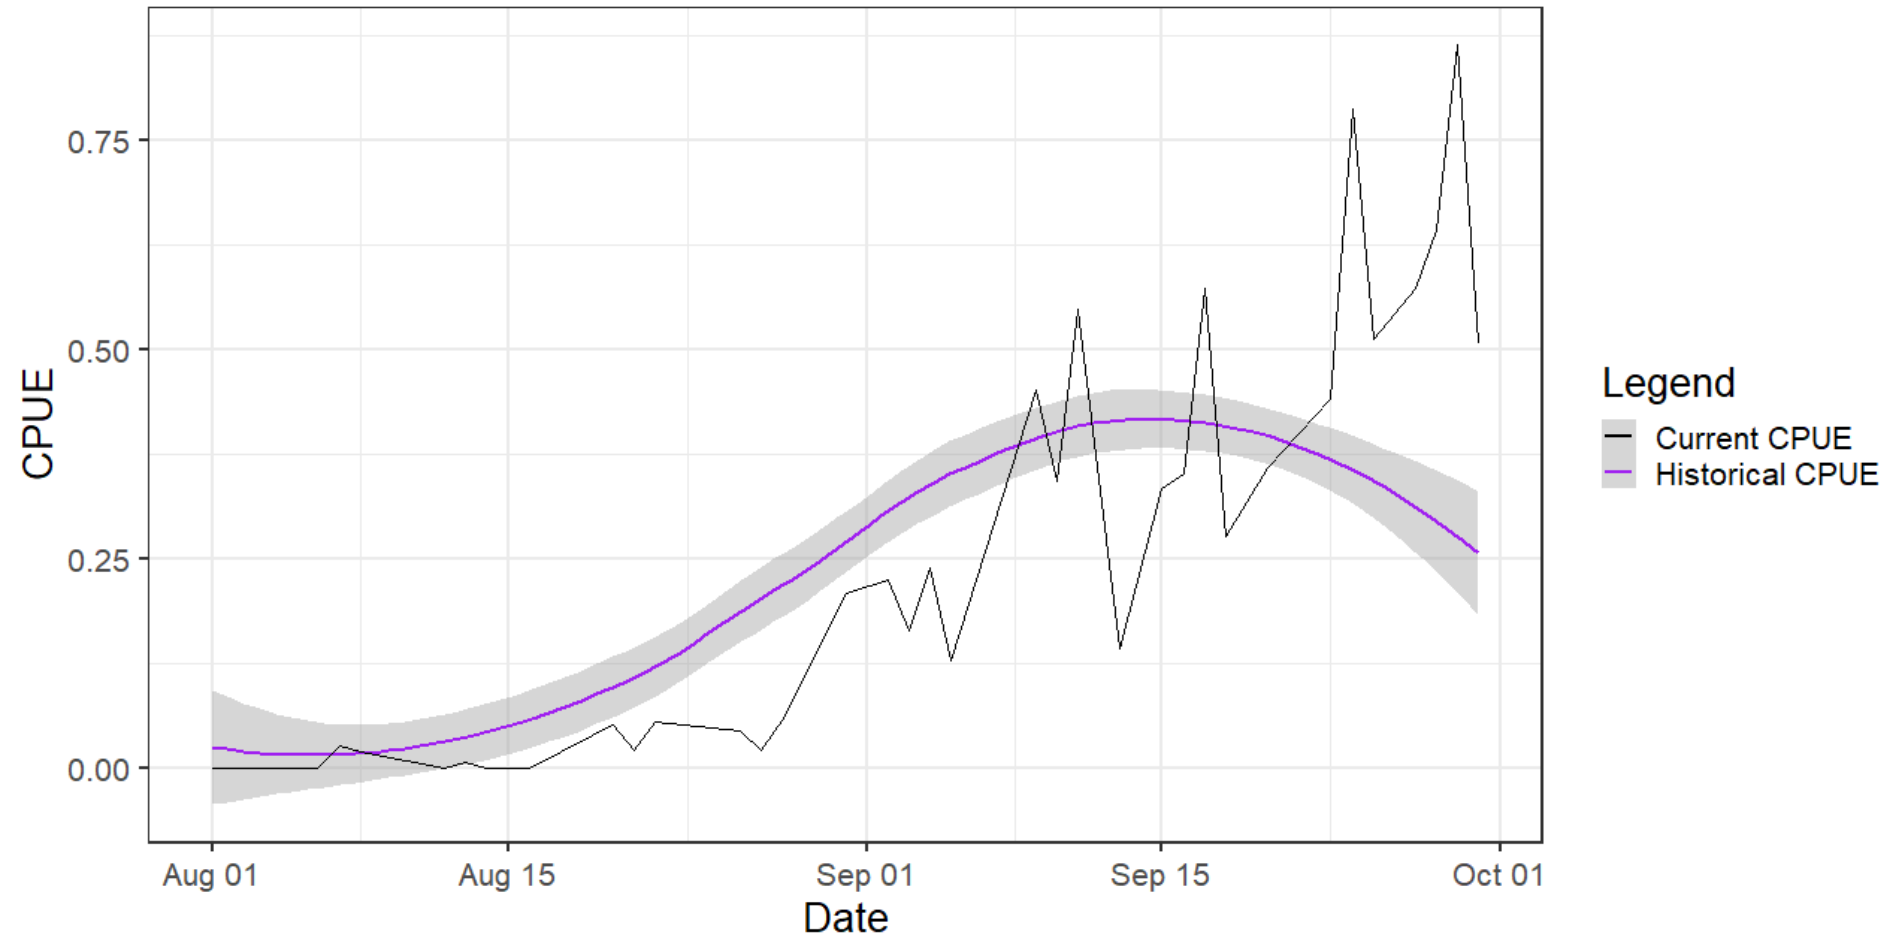

PS Rec Updates

October 1, 2021

MA-5 Coho

Area 05 Coho CPUE Comparison

* Closed as of 10/1

MA-6 Coho

Area 06 Coho CPUE Comparison

* Closed as of 10/1