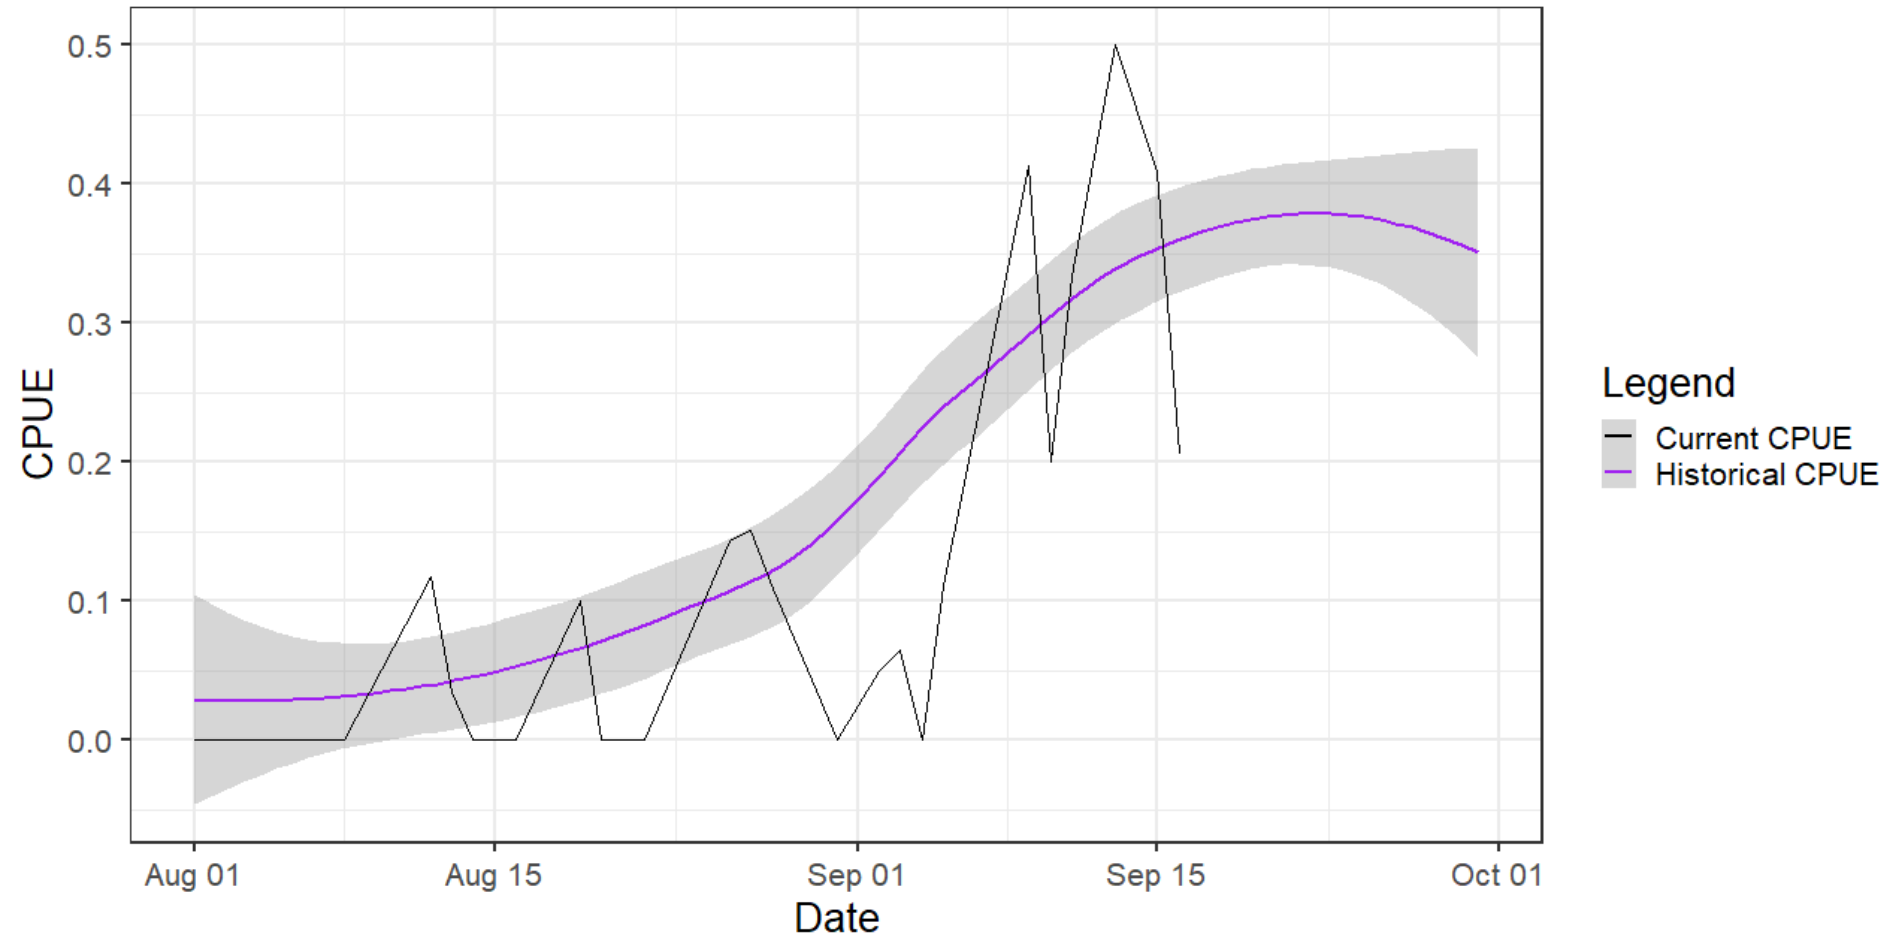

MA-8.1 Coho

Area 81 Coho CPUE Comparison

Legend

- Current CPUE
- Historical CPUE

* Closed on 9/19