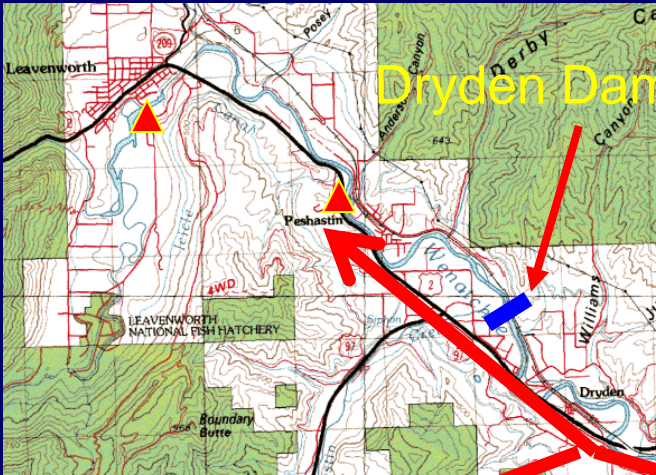

# Dryden Wenatchee River Access Chelan County

# Dryden Wenatchee River Access Chelan County

- WDFW will provide opportunities for access to fish and wildlife resources.

# Dryden Wenatchee River Access Chelan County

No Drift Boats

Wenatchee River Public Boat Launches

5 miles

# Dryden Wenatchee River Access Chelan County

Questions?