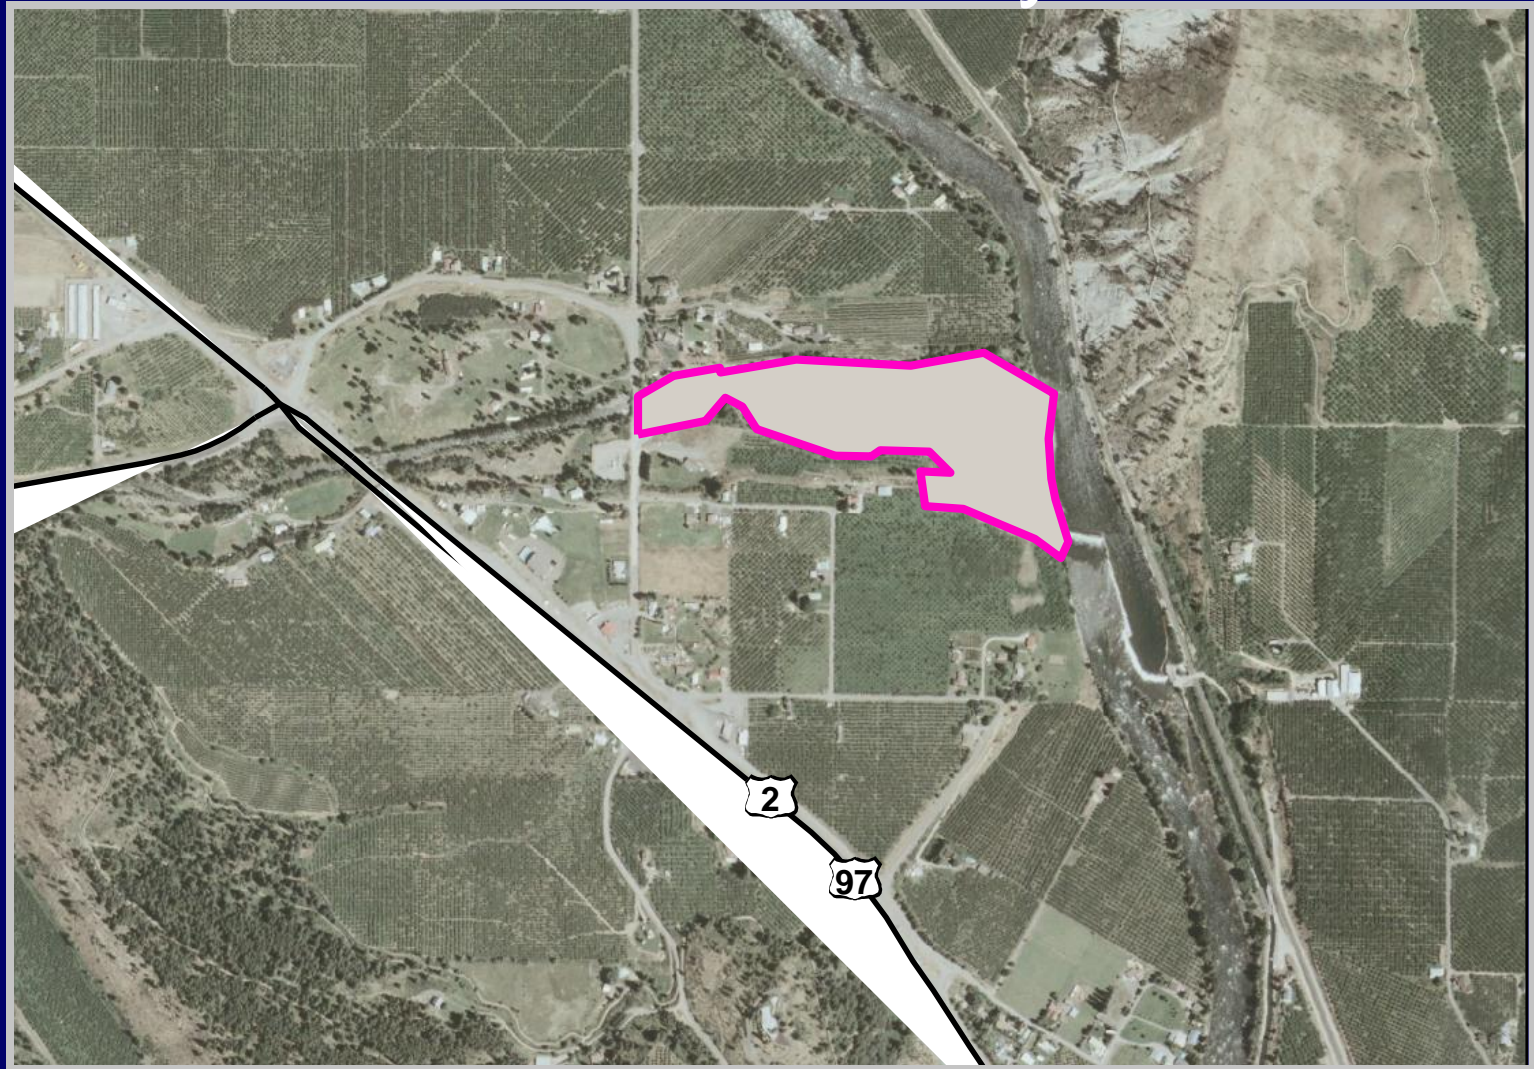

# Dryden Wenatchee River Access Chelan County

# Dryden Wenatchee River Access Chelan County

No Drift Boats

Wenatchee River Public Boat Launches

5 miles

# Dryden Wenatchee River Access Chelan County

Questions?