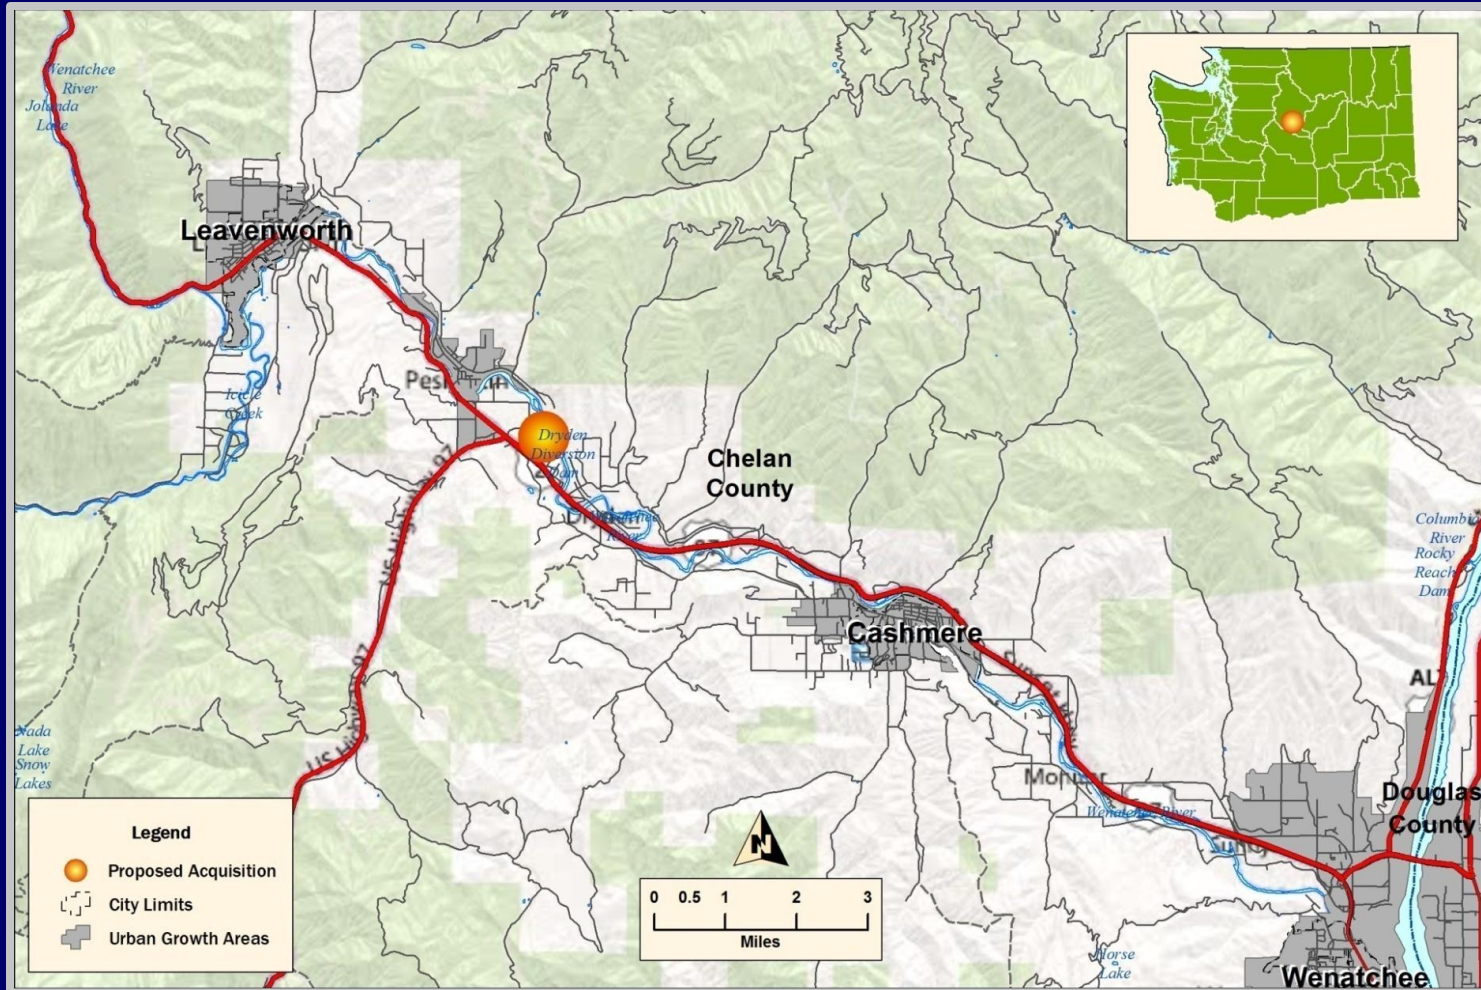

# Dryden Wenatchee River Access Chelan County

# Dryden Wenatchee River Access Chelan County

- WDFW will provide opportunities for access to fish and wildlife resources.

# Dryden Wenatchee River Access Chelan County

No Drift Boats

Wenatchee River Public Boat Launches

5 miles