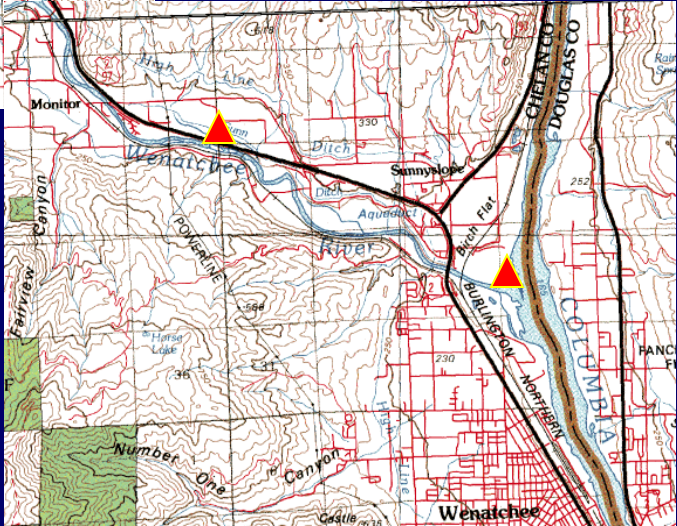

# Dryden Wenatchee River Access Chelan County

# Dryden Wenatchee River Access Chelan County

- WDFW will provide opportunities for access to fish and wildlife resources.

# Dryden Wenatchee River Access Chelan County

No Drift Boats

Wenatchee River Public Boat Launches

5 miles

# Dryden Wenatchee River Access Chelan County

Questions?