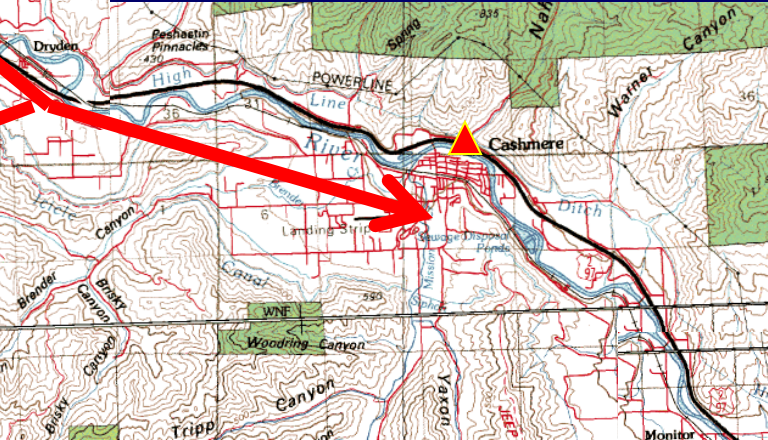

# Dryden Wenatchee River Access Chelan County

# Dryden Wenatchee River Access Chelan County

- WDFW will provide opportunities for access to fish and wildlife resources.

# Dryden Wenatchee River Access Chelan County

No Drift Boats

Wenatchee River Public Boat Launches

5 miles