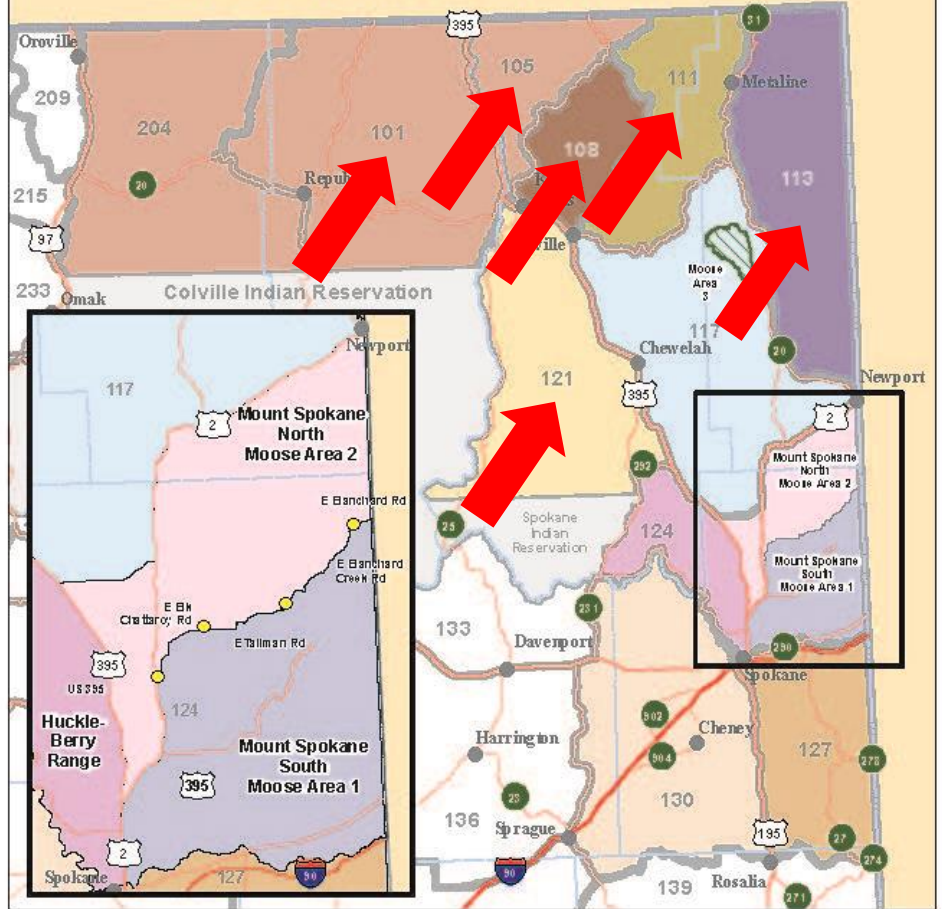

Moose Hunting Seasons 2017

WAC 232-28-273

**Dr. Rich Harris, Section Manager,
Game Division, Wildlife Program**

2015-2016 Moose Hunt Areas

Moose Areas		Administrative Boundaries	Transportation Network
Mount Spokane South Moose Area 1	Dogbar	International Border	Interstate Highway
Mount Spokane North Moose Area 2	Hackberry	State Line	US Highway
Parker Lake - Moose Area 3	Kettle Range - East Okanogan	County Line	State Route
49 Degrees North	Mica Peak	City or Town	
Aladdi	Se Kirk Mountains	Game Management Unit	
Clevey	Spokane West		

2015-2016 Moose Hunt Areas

Moose Areas		Administrative Boundaries	Transportation Network
Mount Spokane South Moose Area 1	Doglar	International Border	Interstate Highway
Mount Spokane North Moose Area 2	Huckleberry	State Line	US Highway
Parker Lake - Moose Area 3	Kettle Range - East Okanogan	County Line	State Route
49 Degrees North	Mica Peak	City or Town	
Aladd	Se Kirk Mountains	Game Management Unit	
Cheney	Spokane West		

2015-2016 Moose Hunt Areas

Parker Lake Area

Hunter Instructor Incentive Permits

- Currently: 2 antlerless only moose, GMU 113 only.
- Proposed: 4 antlerless only moose, 101, 105, 108, 111, 113, 121.

2015-2016 Moose Hunt Areas

Moose Areas		Administrative Boundaries	Transportation Network
Mount Spokane South Moose Area 1	Doglar	International Border	Interstate Highway
Mount Spokane North Moose Area 2	Hackberry	State Line	US Highway
Parker Lake - Moose Area 3	Little Range - East Okanogan	County Line	State Route
49 Degrees North	Mica Peak	City or Town	0 10 20 Miles
Aladdi	Se Kirk Mountains	Game Management Unit	
Clevey	Spokane West		