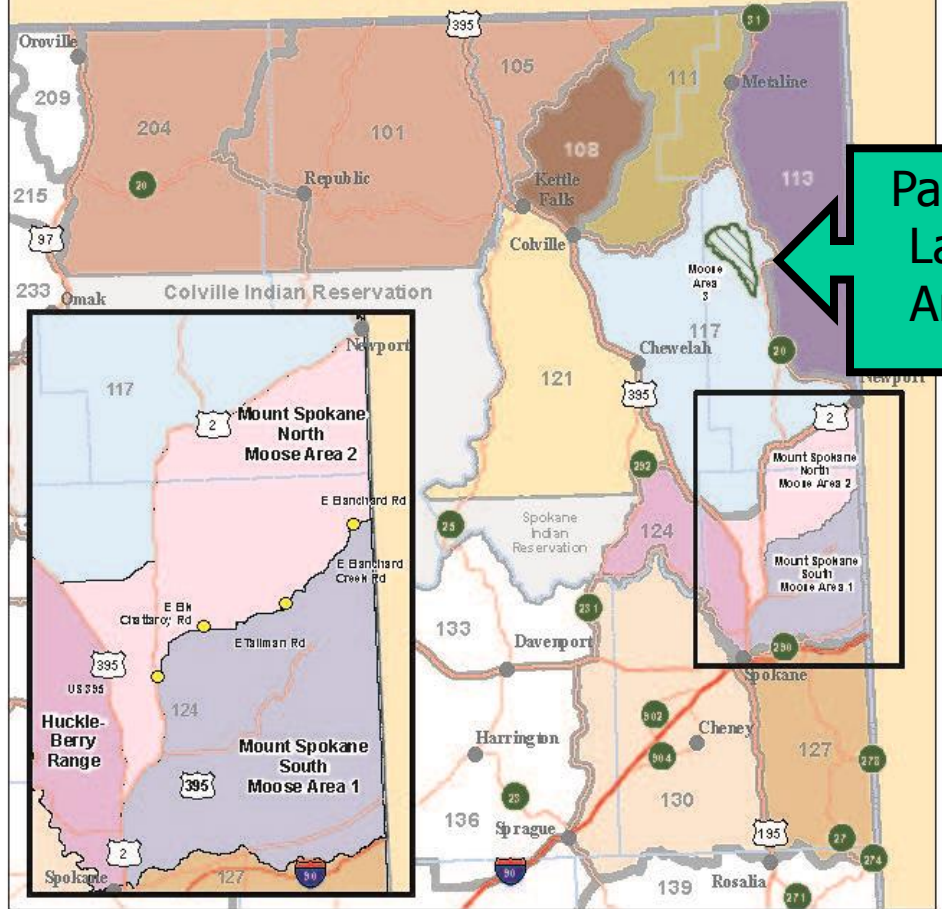

Moose Hunting Seasons 2017

WAC 232-28-273

**Dr. Rich Harris, Section Manager,
Game Division, Wildlife Program**

2015-2016 Moose Hunt Areas

Moose Areas		Administrative Boundaries	Transportation Network
Mount Spokane South Moose Area 1	Dogbar	International Border	Interstate Highway
Mount Spokane North Moose Area 2	Hackberry	State Line	US Highway
Parker Lake - Moose Area 3	Kettle Range - East Okanogan	County Line	State Route
49 Degrees North	Mica Peak	City or Town	
Aladdi	Se Kirk Mountains	Game Management Unit	
Clevey	Spokane West		

2015-2016 Moose Hunt Areas

Moose Areas		Administrative Boundaries	Transportation Network
Mount Spokane South Moose Area 1	Doglar	International Border	Interstate Highway
Mount Spokane North Moose Area 2	Huckleberry	State Line	US Highway
Parker Lake - Moose Area 3	Kettle Range - East Okanogan	County Line	State Route
49 Degrees North	Mica Peak	City or Town	
Aladd	Se Kirk Mountains	Game Management Unit	
Cheney	Spokane West		

2015-2016 Moose Hunt Areas

Parker Lake Area

Hunter Instructor Incentive Permits

- Currently: 2 antlerless only moose, GMU 113 only.
- Proposed: 4 antlerless only moose, 101, 105, 108, 111, 113, 121.

2015-2016 Moose Hunt Areas

Moose Areas		Administrative Boundaries	Transportation Network
Mount Spokane South Moose Area 1	Doglar	International Border	Interstate Highway
Mount Spokane North Moose Area 2	Hackberry	State Line	US Highway
Parker Lake - Moose Area 3	Little Range - East Okanogan	County Line	State Route
49 Degrees North	Mica Peak	City or Town	0 10 20 Miles
Aladdi	Se Kirk Mountains	Game Management Unit	
Clevey	Spokane West		