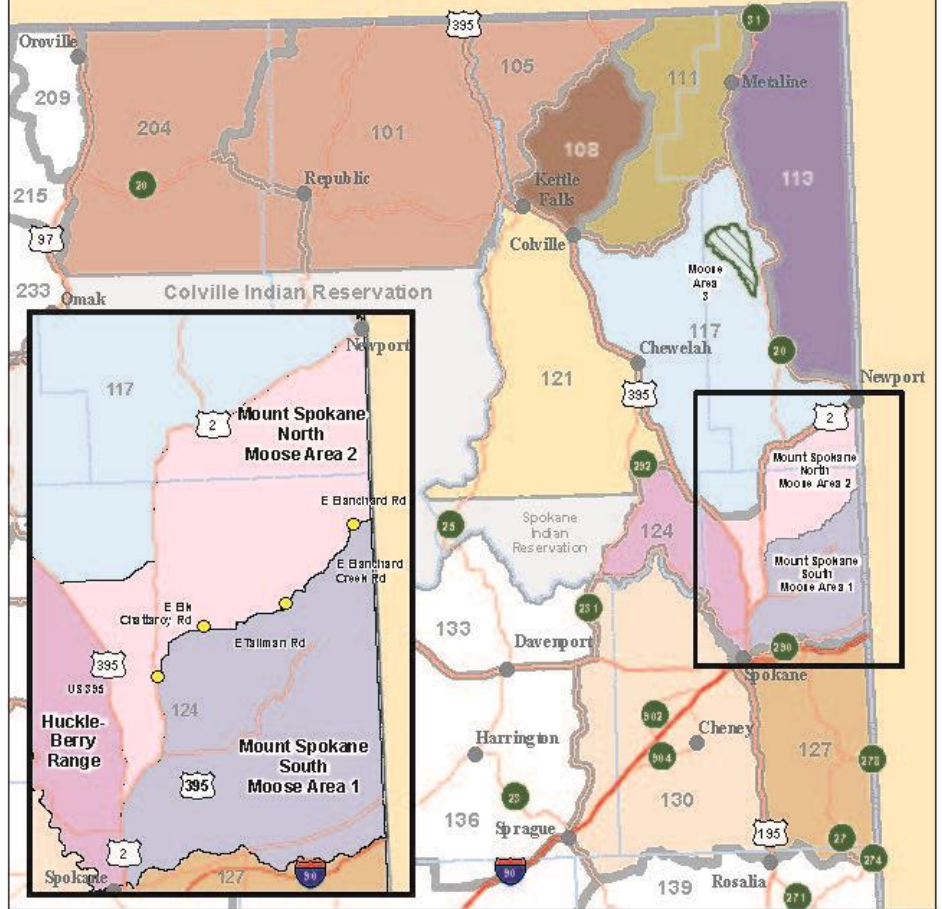

Moose Hunting Seasons 2017

WAC 232-28-273

**Dr. Rich Harris, Section Manager,
Game Division, Wildlife Program**

2015-2016 Moose Hunt Areas

Moose Areas		Administrative Boundaries	Transportation Network
Mount Spokane South Moose Area 1	Dogbar	International Border	Interstate Highway
Mount Spokane North Moose Area 2	Hackberry	State Line	US Highway
Parker Lake - Moose Area 3	Kettle Range - East Okanogan	County Line	State Route
49 Degrees North	Mica Peak	City or Town	
Aladdi	Se Kirk Mountains	Game Management Unit	
Clevey	Spokane West		

2015-2016 Moose Hunt Areas

Moose Areas		Administrative Boundaries	Transportation Network
Mount Spokane South Moose Area 1	Doglar	International Border	Interstate Highway
Mount Spokane North Moose Area 2	Huckleberry	State Line	US Highway
Parker Lake - Moose Area 3	Kettle Range - East Okanogan	County Line	State Route
49 Degrees North	Mica Peak	City or Town	
Aladd	Se Kirk Mountains	Game Management Unit	
Cheney	Spokane West		

2015-2016 Moose Hunt Areas

Parker Lake Area

Hunter Instructor Incentive Permits

- Currently: 2 antlerless only moose, GMU 113 only.
- Proposed: 4 antlerless only moose, 101, 105, 108, 111, 113, 121.

2015-2016 Moose Hunt Areas

Moose Areas		Administrative Boundaries	Transportation Network
Mount Spokane South Moose Area 1	Doglar	International Border	Interstate Highway
Mount Spokane North Moose Area 2	Hackberry	State Line	US Highway
Parker Lake - Moose Area 3	Little Range - East Okanogan	County Line	State Route
49 Degrees North	Mica Peak	City or Town	0 10 20 Miles
Aladdi	Se Kirk Mountains	Game Management Unit	
Clevey	Spokane West		