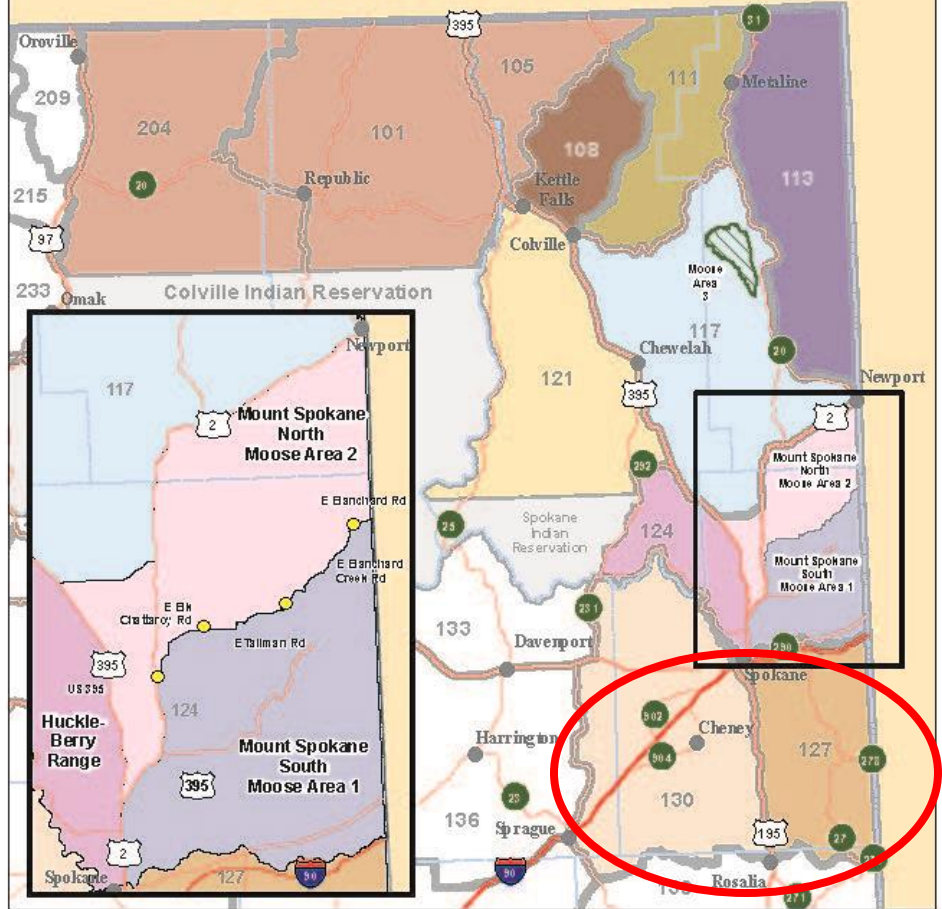

Moose Hunting Seasons 2017

WAC 232-28-273

**Dr. Rich Harris, Section Manager,
Game Division, Wildlife Program**

2015-2016 Moose Hunt Areas

Moose Areas		Administrative Boundaries	Transportation Network
Mount Spokane South Moose Area 1	Dogbar	International Border	Interstate Highway
Mount Spokane North Moose Area 2	Hackberry	State Line	US Highway
Parker Lake - Moose Area 3	Kettle Range - East Okanogan	County Line	State Route
49 Degrees North	Mica Peak	City or Town	
Aladdi	Se Kirk Mountains	Game Management Unit	
Clevey	Spokane West		

2015-2016 Moose Hunt Areas

Moose Areas		Administrative Boundaries	Transportation Network
Mount Spokane South Moose Area 1	Doglar	International Border	Interstate Highway
Mount Spokane North Moose Area 2	Huckleberry	State Line	US Highway
Parker Lake - Moose Area 3	Kettle Range - East Okanogan	County Line	State Route
49 Degrees North	Mica Peak	City or Town	
Aladd	Se Kirk Mountains	Game Management Unit	
Cheney	Spokane West		

Moose Areas		Administrative Boundaries	Transportation Network
Mount Spokane South Moose Area 1	Doglar	International Border	Interstate Highway
Mount Spokane North Moose Area 2	Hackberry	State Line	US Highway
Parker Lake - Moose Area 3	Little Range - East Okanogan	County Line	State Route
49 Degrees North	Mica Peak	City or Town	0 10 20 Miles
Aladdi	Se Kirk Mountains	Game Management Unit	
Clevey	Spokane West		