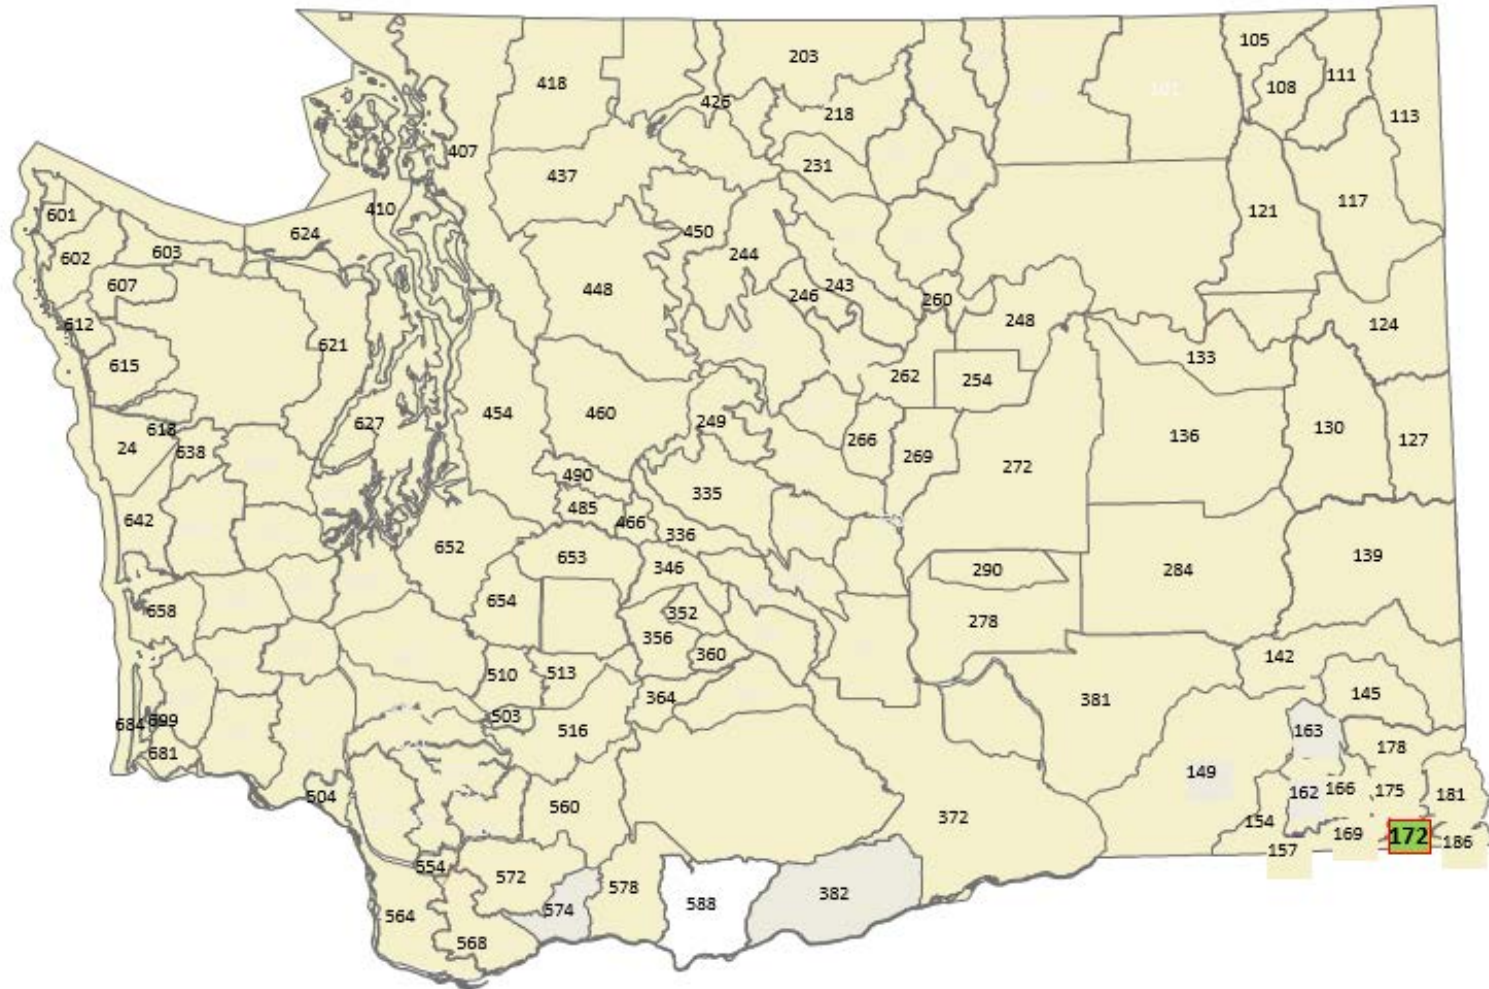

# Bighorn Sheep

- Minor revisions in permit levels
- All respond to Game Management Plan and recent survey information

Mountain view

**Wenaha**  
 Bighorn herd shared with Oregon; Umatilla Tribe also has hunting rights – will rotate access