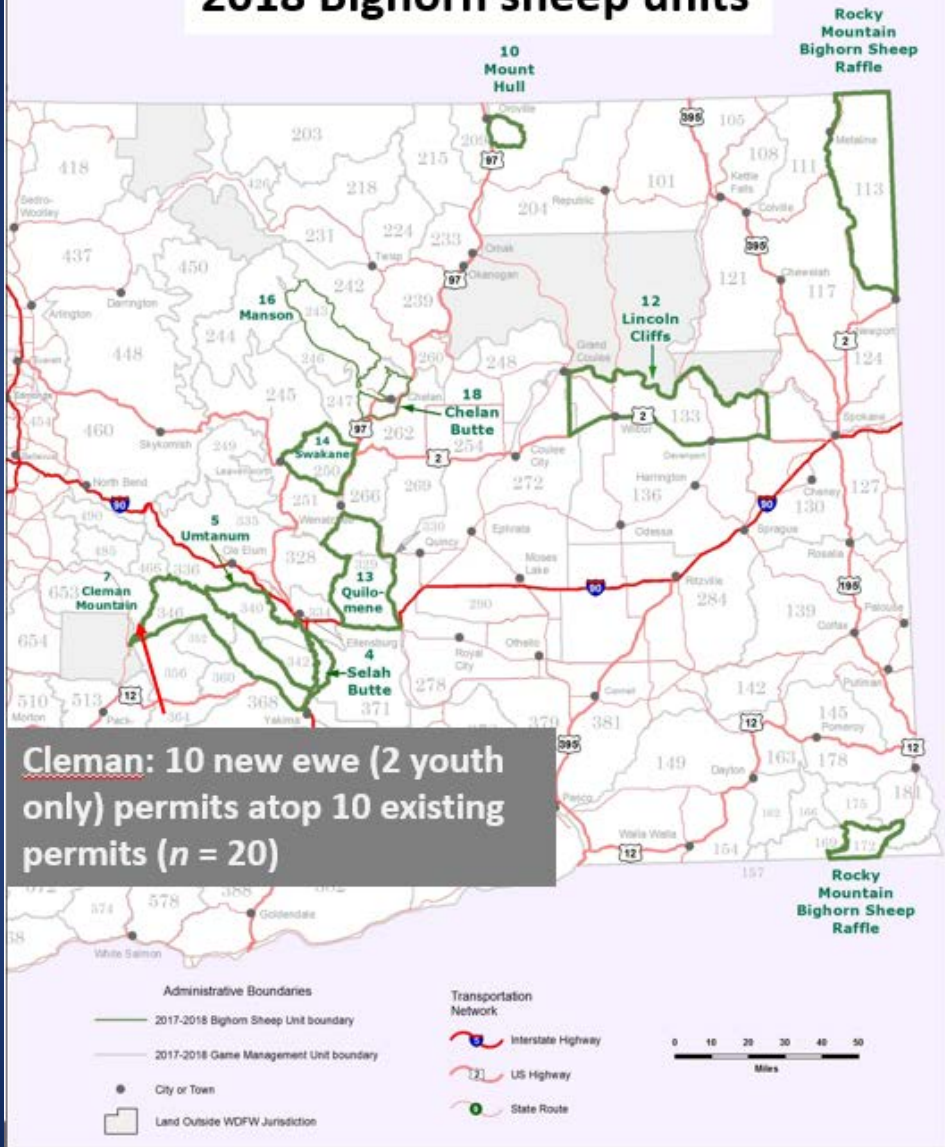

2018 Bighorn sheep units