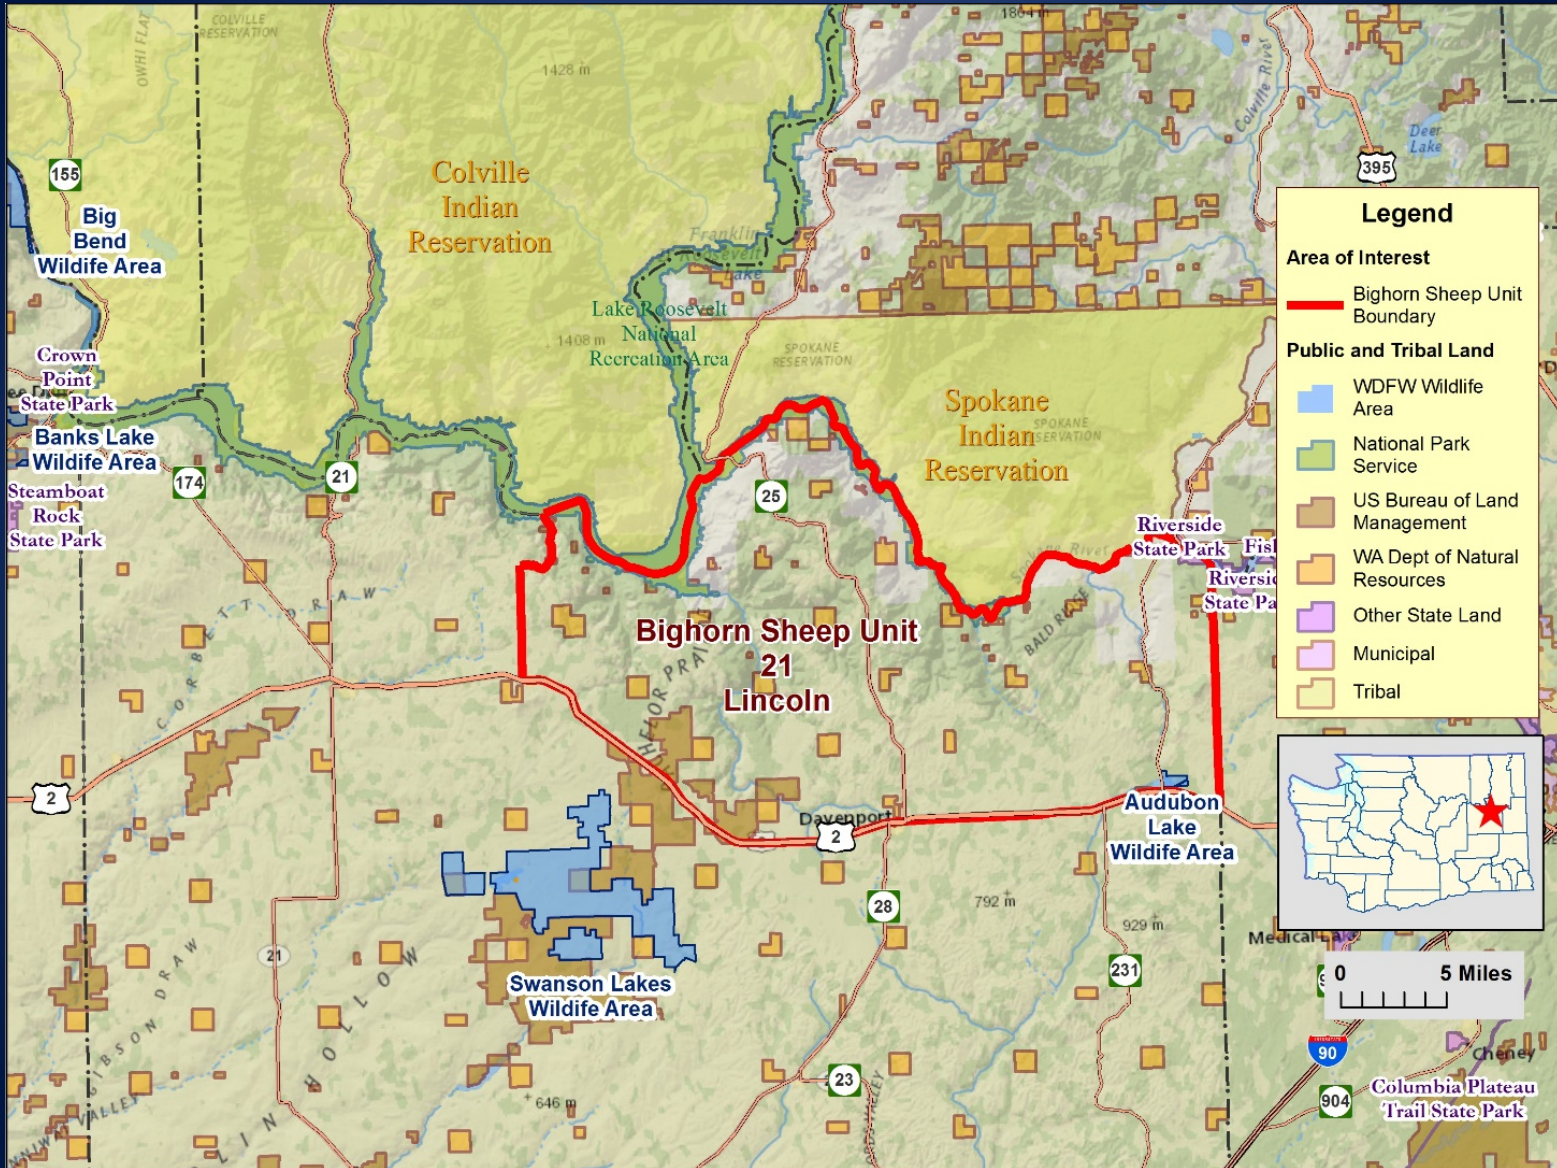

# Bighorn Sheep

- Minor revisions in permit levels
- All respond to Game Management Plan and recent survey information

Mountain view

**Wenaha**  
 Bighorn herd shared with Oregon; Umatilla Tribe also has hunting rights – will rotate access

# 2018 Bighorn sheep units

# 2018 Bighorn sheep units

Rocky Mountain Bighorn Sheep Raffle