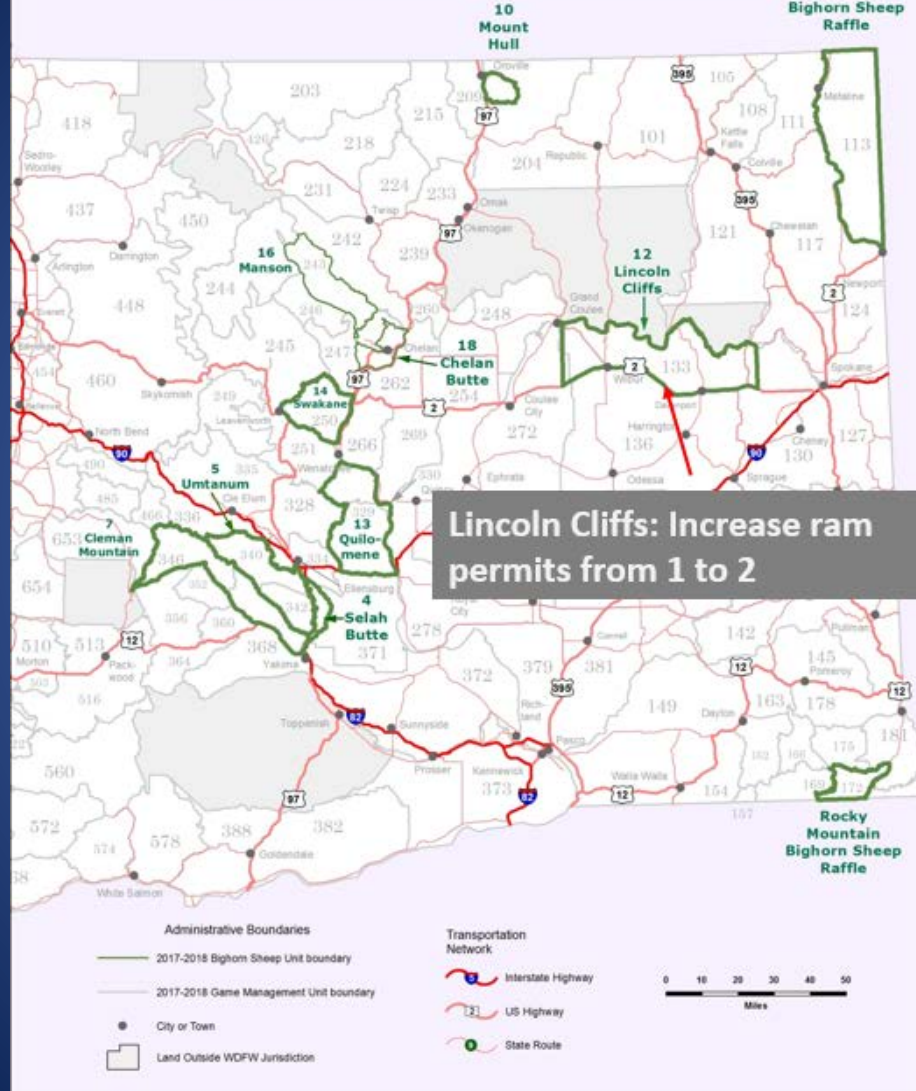

2018 Bighorn sheep units

Rocky Mountain Bighorn Sheep Raffle