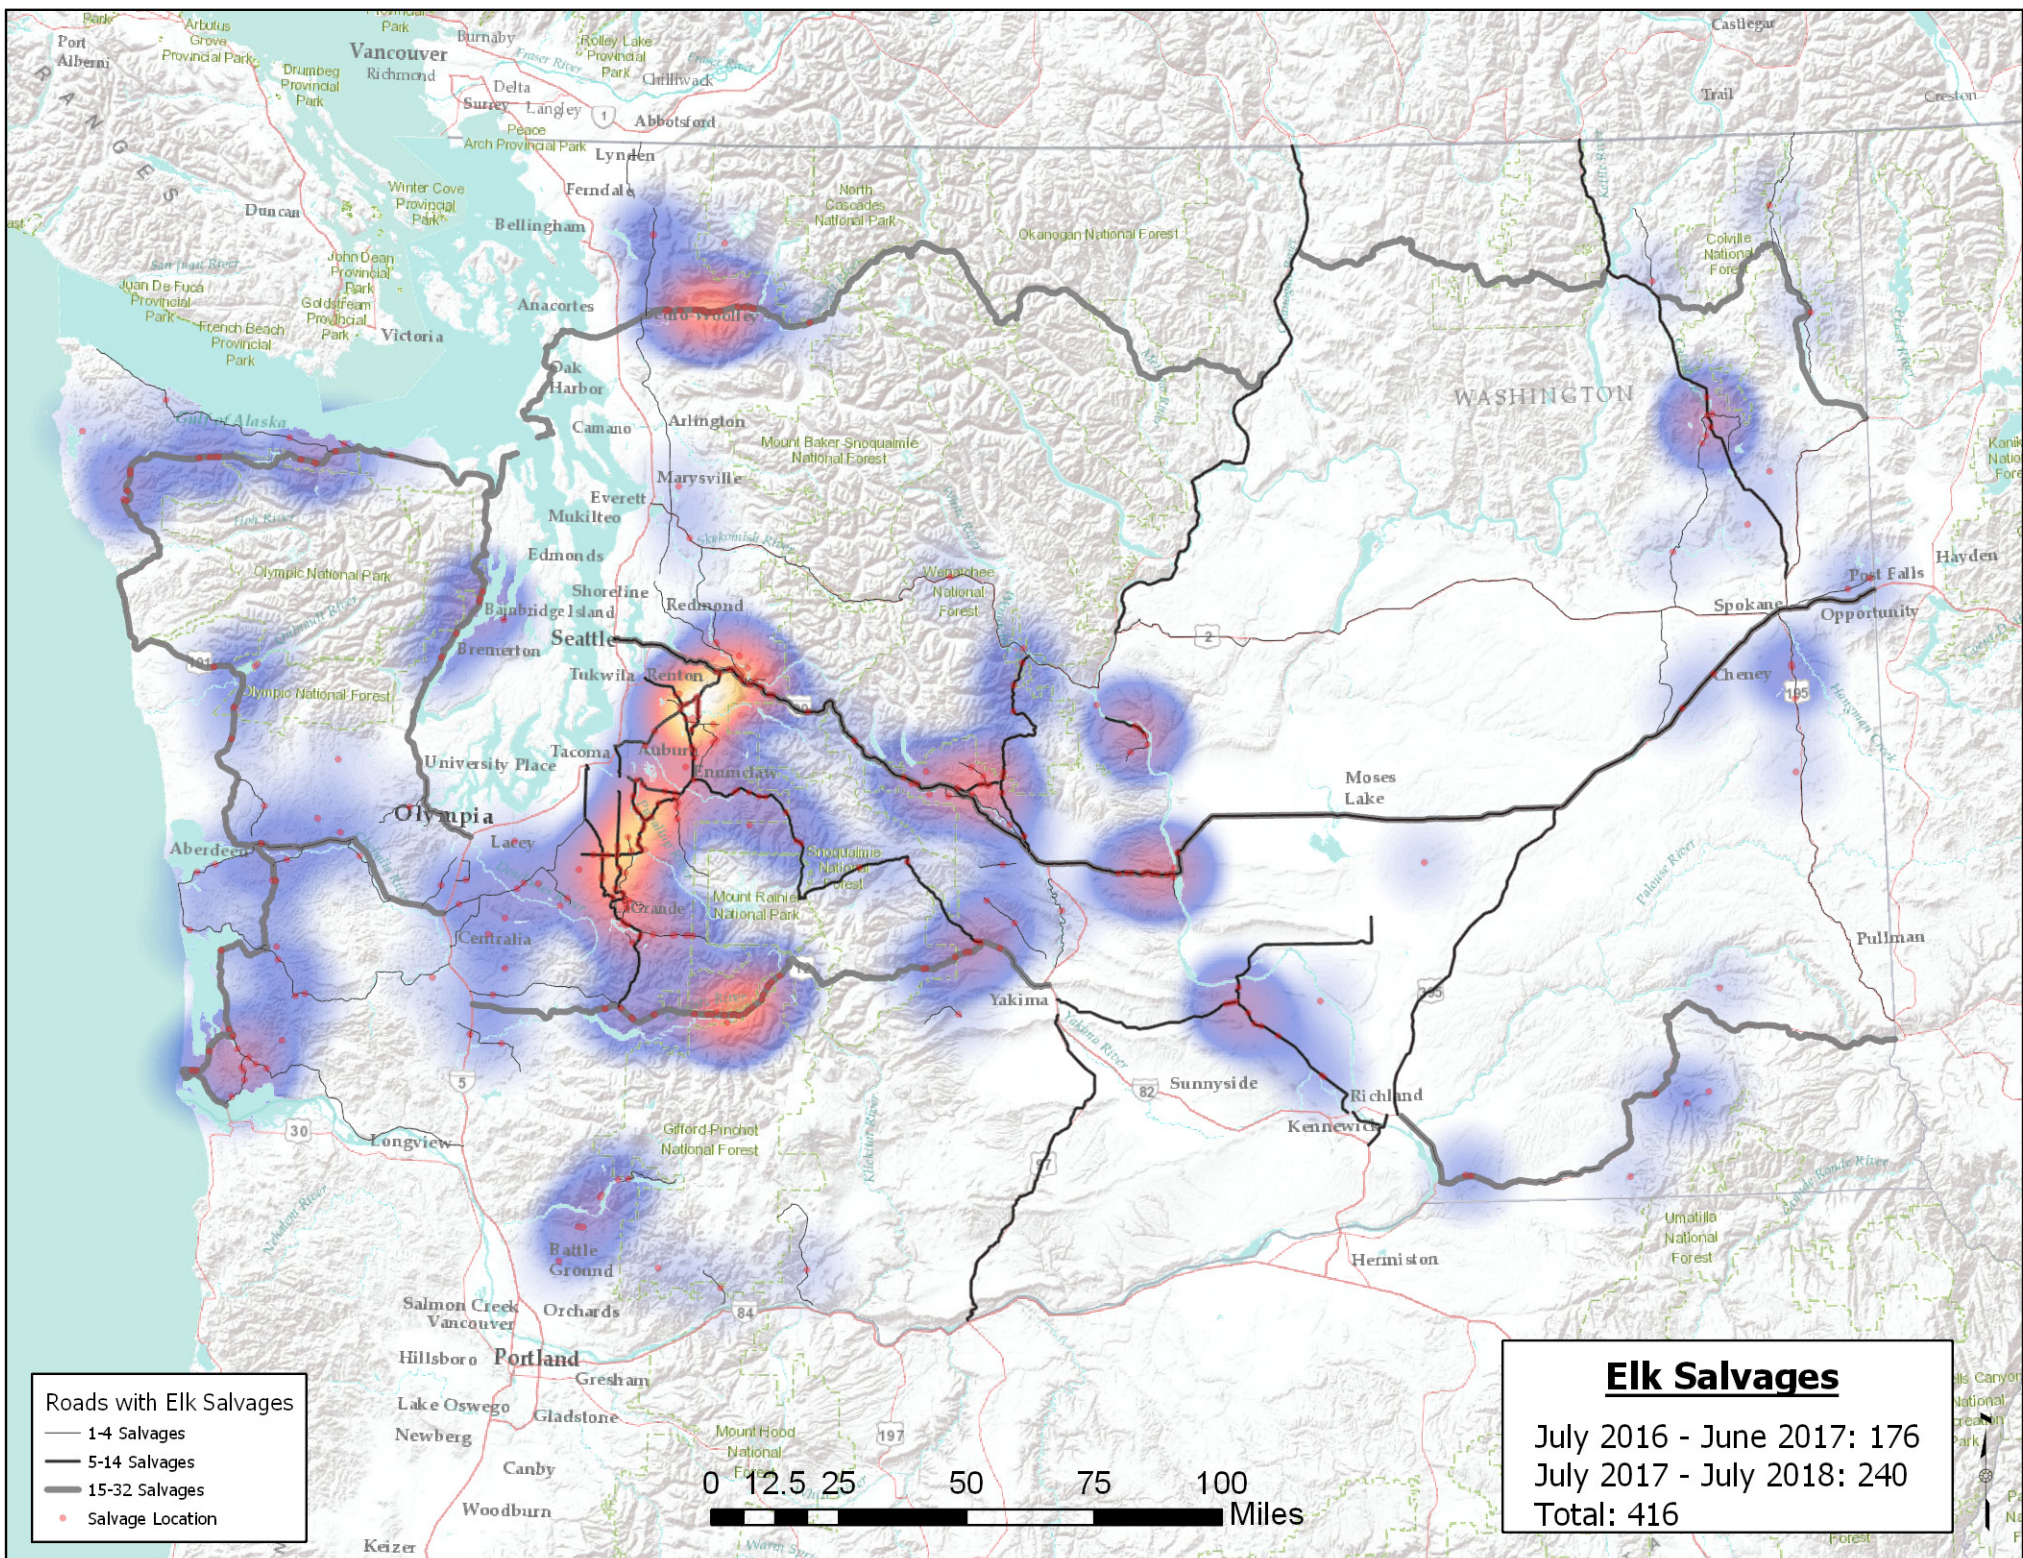

Roads with Deer Salvages

- 1-13 Salvages
- 14-50 Salvages
- 51-109 Salvages
- Salvage Location

0 12.5 25 50 75 100 Miles

Deer Salvages
 July 2016 - June 2017: 1,387
 July 2017 - July 2018: 1,931
 Total: 3,318

Roads with Elk Salvages

- 1-4 Salvages
- 5-14 Salvages
- 15-32 Salvages
- Salvage Location

0 12.5 25 50 75 100 Miles

Elk Salvages

July 2016 - June 2017: 176
 July 2017 - July 2018: 240
 Total: 416