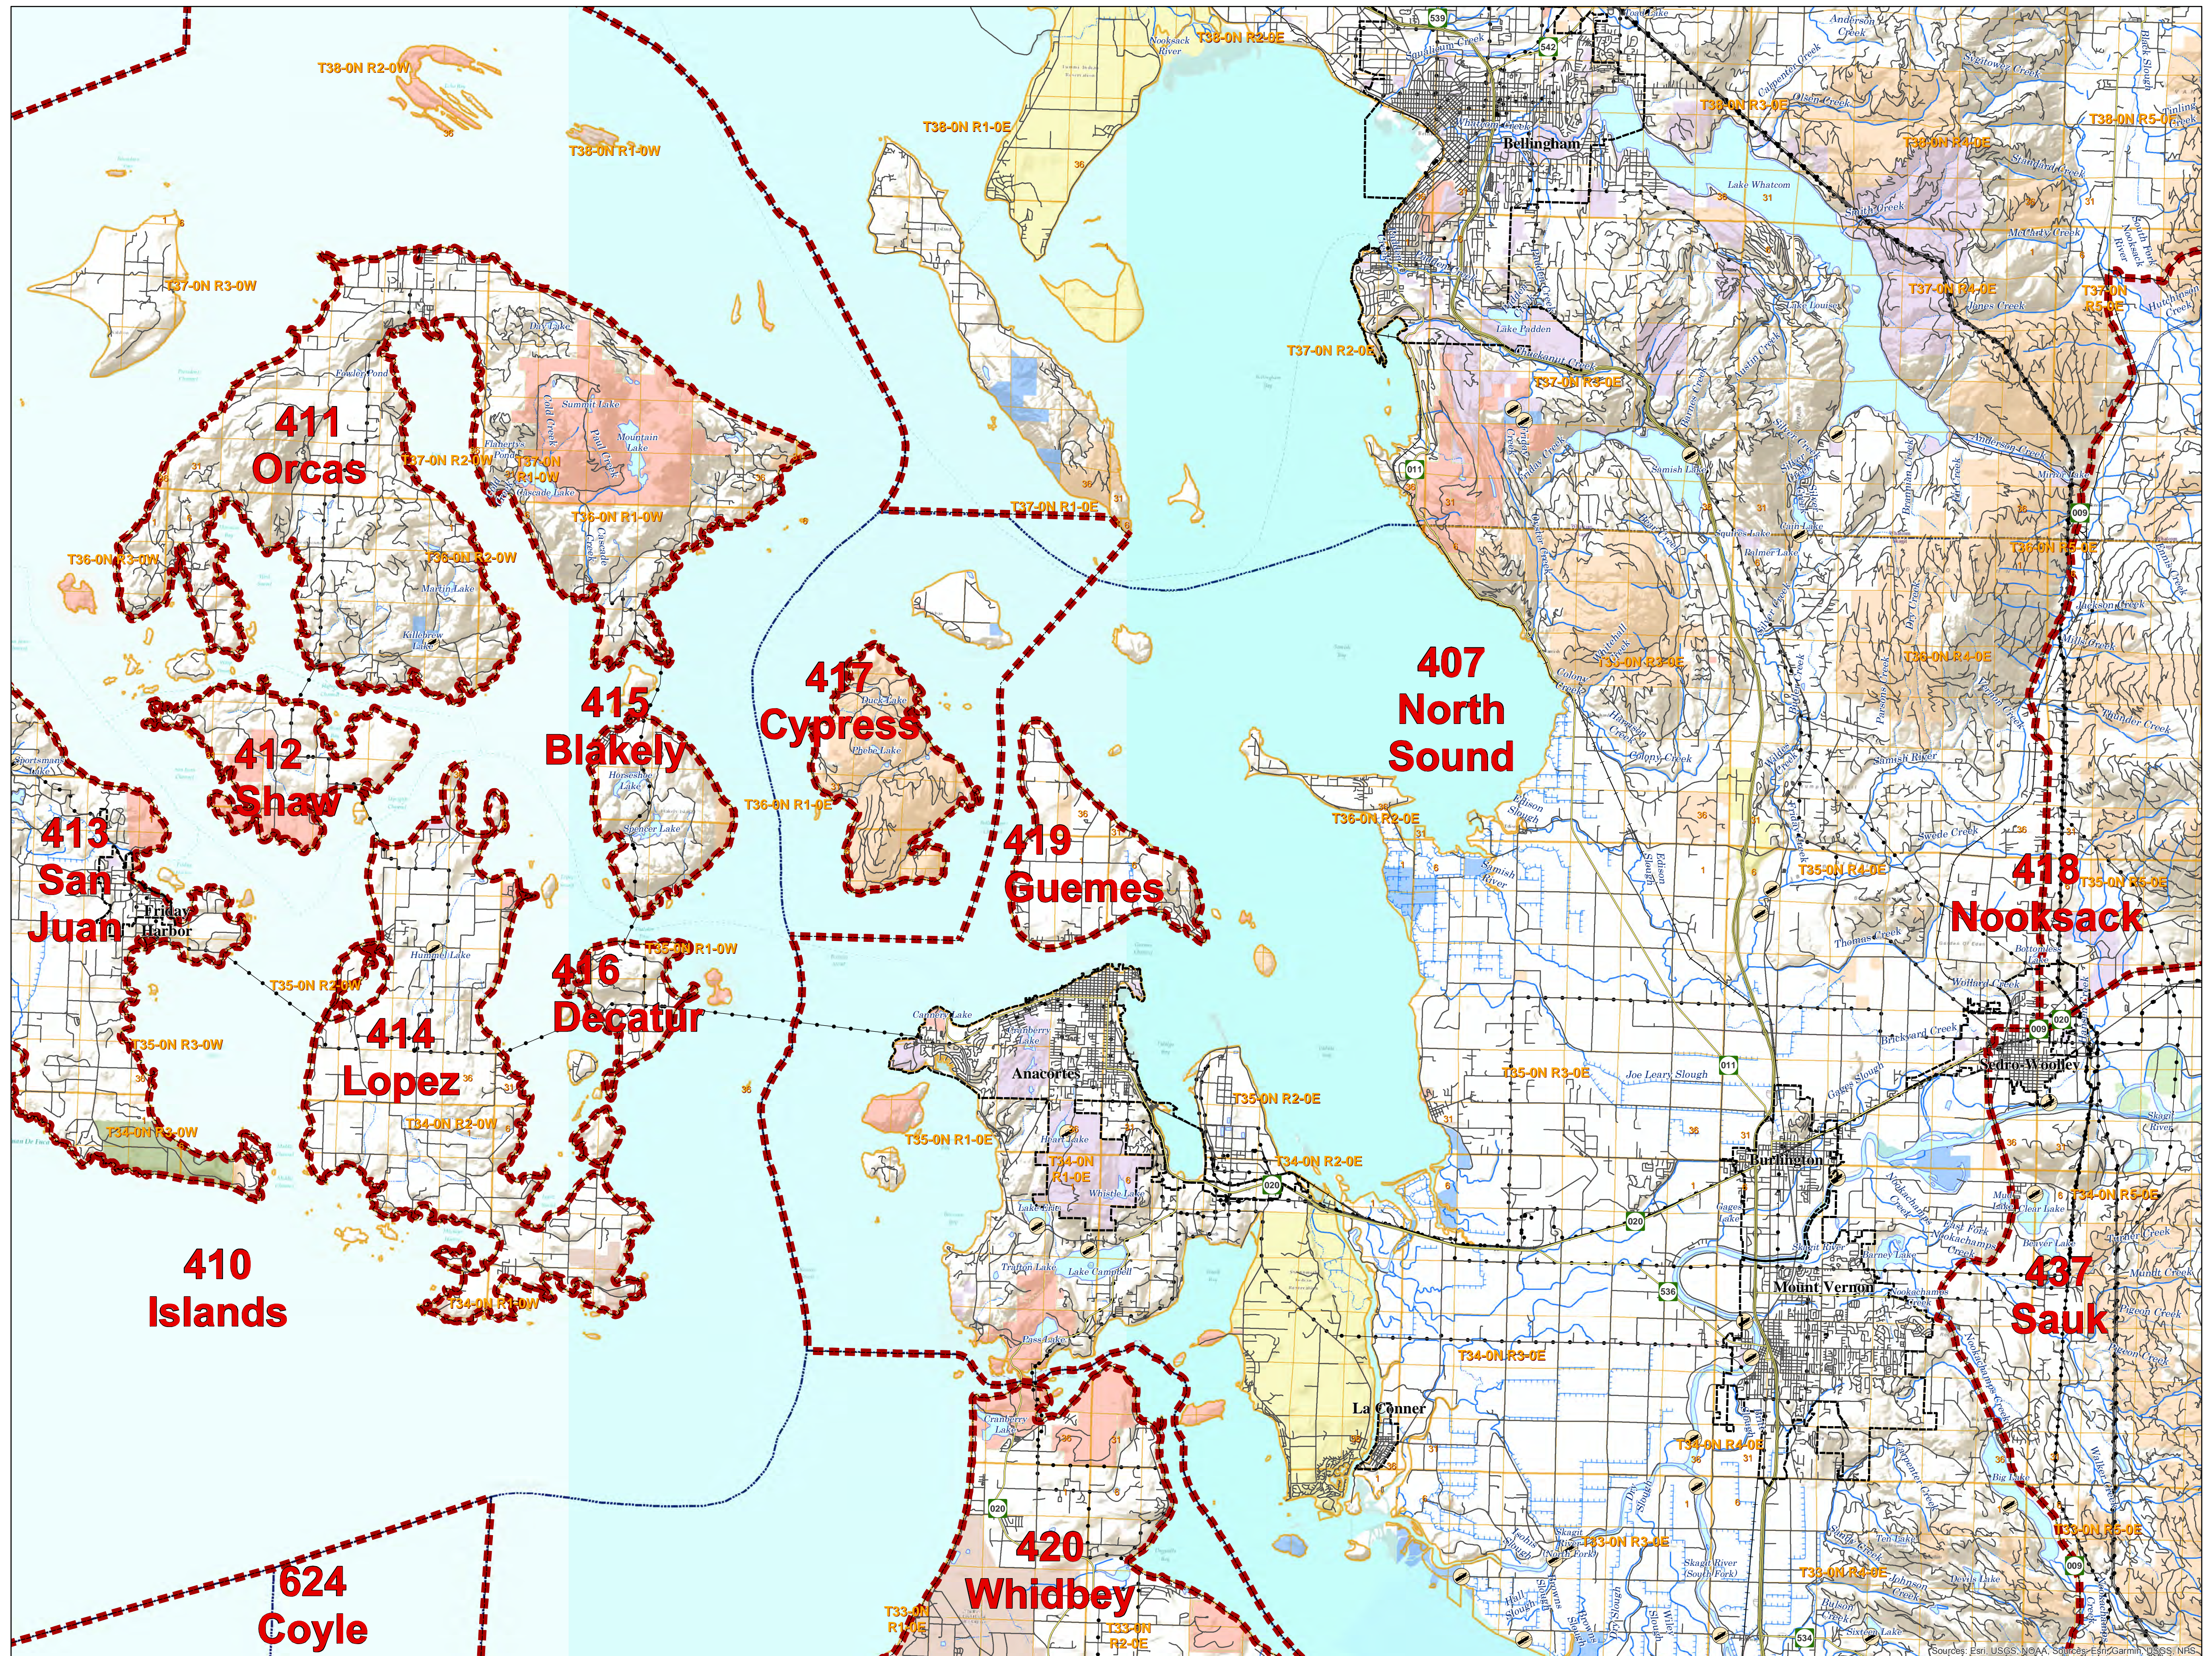

Game Management Unit 419 - Guemes

2021 - 2022 Hunting Season

WA Department of Fish and Wildlife (WDFW)
Administrative Areas

- 2021-22 Game Management Unit
- WDFW Wildlife Area
- WDFW Water Access Area

Public Land Survey System (Township and Range)

- Township Line
- Section Line

Political Boundaries

- International Border
- County Line
- City Limits

Transportation and Utility Network

Major Roads

- State Route
- Local Road (Unimproved to Paved)

Utility

- Pipeline
- Transmission Line
- Railroad

Other Major Public Land Ownership

- Federal - Forest Service
- Federal - National Park
- Other Federal Land
- State - DNR
- Other State Land
- Municipal Land
- Tribal Land

Hydrography

- Annual River or Stream
- Intermittent Stream
- Canal
- Lake, Wide River, or Ocean

Sources of Information –
Game Management Units
WA Department of Fish and Wildlife; Wildlife Program (2020)
Land Ownership
WA Department of Natural Resources; Resource Mapping Section (2020)
Political and Survey Boundaries
WA Department of Natural Resources; Land Survey Section (2020)
Transportation and Utilities
WA Department of Transportation (2017)
US Geological Survey; National Mapping Division (1989)
City Limits
WA Department of Transportation (2011)
Hydrography
WA Department of Fish and Wildlife; Fish Program (2020)
Delorme Publishing Company; Washington Atlas and Gazetteer (2006)

DISCLAIMER

Map Published April 2021